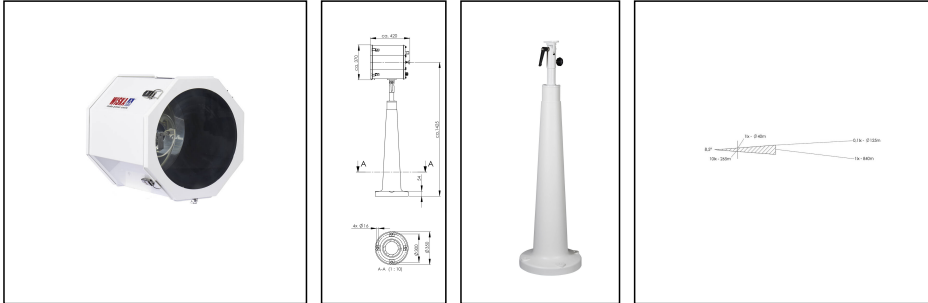

## SW300A-1000-X(230)-P07

Searchlight for halogen lamps Ø 300mm 1000W 230V, aluminium reflector

Products may differ in size, colour and appearance to those shown. If you require further information or customisation, please contact us directly.

<b>WISKA-Order no.</b>	10021336
<b>Type</b>	SW300A-1000-X(230)-P07
<b>Material</b>	Stainless steel
<b>Colour</b>	RAL 9016
<b>Surface</b>	Powder coated
<b>Wattage</b>	1000 W
<b>Voltage max. (V)</b>	230 V
<b>Type of Voltage</b>	AC
<b>Frequence</b>	50/60 Hz
<b>Protection class</b>	IP56
<b>Operational areas</b>	Outdoor
<b>Reflector</b>	Aluminium
<b>Focusing</b>	fixed focus
<b>Lightsource</b>	Halogen lamp
<b>Lightsource incl.</b>	No
<b>Light performance</b>	immediately
<b>Range (1 lux)</b>	840 m
<b>Light intensity mio/cd</b>	0,7
<b>Divergence</b>	8,5°/10
<b>Lampholder</b>	GX 9,5
<b>Number of lampholder</b>	1 ST
<b>Temp. range min</b>	-25 °C
<b>Temp. range max</b>	45 °C
<b>Type of cable gland</b>	ESKVS 20
<b>Material cable gland</b>	Polyamide

Remarks:

SW300A: Searchlight for halogen lamp 230V, IP56, aluminium parabolic mirror 300mm  
 1000W  
 Voltage: 230V  
 P07: Pedestal, Polyurethan

Equipment:

- Toughened front glass
- Rubber sealing
- Quick fastening devices
- Connection cable 3m
- Anti dazzle screen