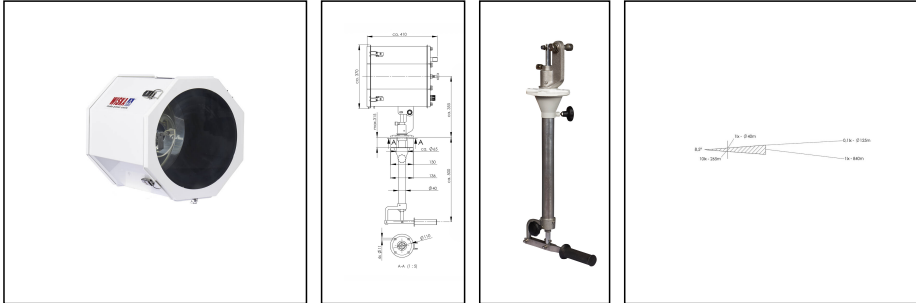

SW300A-1000-X(230)-P09

Searchlight for halogen lamps Ø 300mm 1000W 230V, aluminium reflector

Products may differ in size, colour and appearance to those shown. If you require further information or customisation, please contact us directly.

WISKA-Order no.	10021337
Type	SW300A-1000-X(230)-P09
Material	Stainless steel
Colour	RAL 9016
Surface	Powder coated
Wattage	1000 W
Voltage max. (V)	230 V
Type of Voltage	AC
Frequence	50/60 Hz
Protection class	IP56
Operational areas	Outdoor
Reflector	Aluminium
Focusing	fixed focus
Lightsource	Halogen lamp
Lightsource incl.	No
Light performance	immediately
Range (1 lux)	840 m
Light intensity mio/cd	0,7
Divergence	8,5°/10
Lampholder	GX 9,5
Number of lampholder	1 ST
Temp. range min	-25 °C
Temp. range max	45 °C
Type of cable gland	ESKVS 20
Material cable gland	Polyamide

Remarks:

SW300A: Searchlight for halogen lamp 230V, IP56, aluminium parabolic mirror 300mm

1000W

Voltage: 230V

P09: Cabin Control

Equipment:

- Toughened front glass
- Rubber sealing
- Quick fastening devices
- Connection cable 3m
- Anti dazzle screen