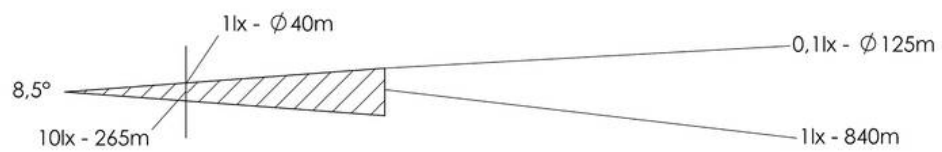

Your Contact:

WISKA Hoppmann GmbH

Kisdorfer Weg 28 · 24568 Kaltenkirchen · Germany

☎ +49-4191-508-0 · 📠 +49-4191-508-209

contact@wiska.de · www.wiska.com