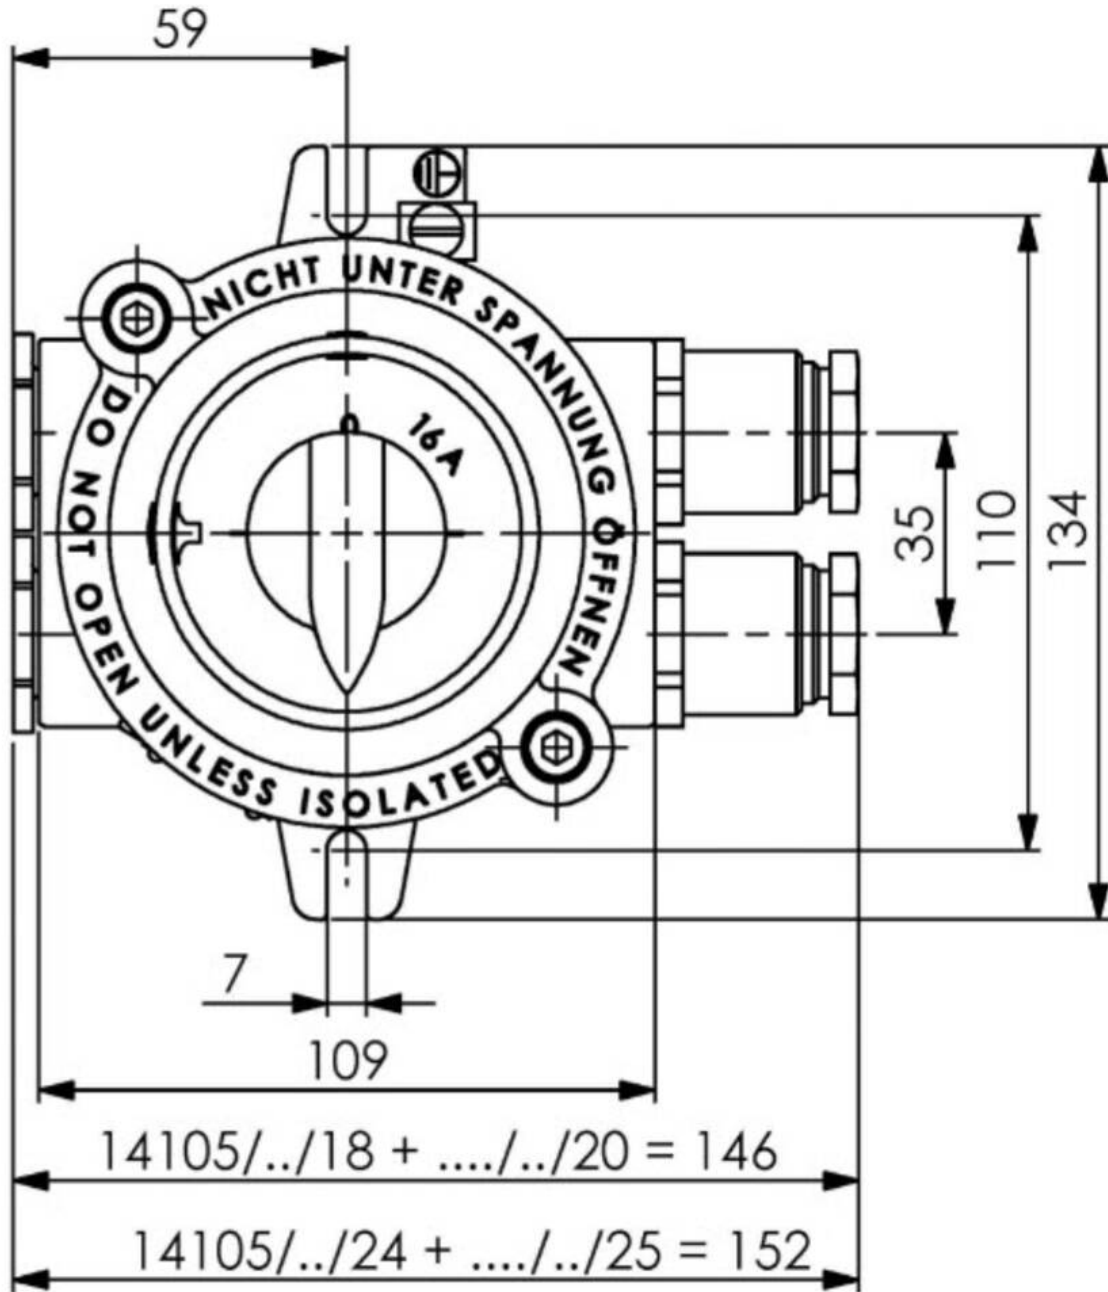

Your Contact:

WISKA Hoppmann GmbH

Kisdorfer Weg 28 · 24568 Kaltenkirchen · Germany

☎ +49-4191-508-0 · 📠 +49-4191-508-209

contact@wiska.de · www.wiska.com