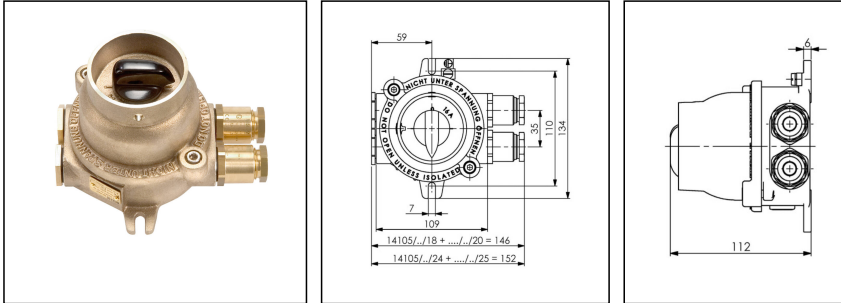

## Ex-14105/2/2x24-Z14

Ex On-off switch 2-pole 16A, brass, IP66

Products may differ in size, colour and appearance to those shown. If you require further information or customisation, please contact us directly.

<b>WISKA-Order no.</b>	10030505
<b>Type</b>	Ex-14105/2/2x24-Z14
<b>Material</b>	Brass
<b>Voltage</b>	690 V
<b>Current</b>	16 A
<b>Protection class</b>	IP66
<b>Type of switch</b>	On-Off, 2-pole
<b>Temp. range min</b>	-40 °C
<b>Temp. range max</b>	55 °C
<b>Using for cable gland</b>	
<b>Type of cable gland</b>	M 24 x 1,5
<b>Material cable gland</b>	Brass
<b>Type of cable</b>	armoured
<b>Ø cable diameter min</b>	12 mm
<b>Ø cable diameter max</b>	14,5 mm
<b>Explosion Groups</b>	IIC, IIC
<b>Approval</b>	TÜV 14 ATEX 7568 X, IECEx TUR 15.0017X
<b>Marking</b>	II 2G Ex de IIC T6...T5 Gb, II 2D Ex tb IIC T80° Db
<b>Zone</b>	21, 1
<b>Approval</b>	DNV-GL, RMRS
<b>Mounting</b>	Surface mounting
<b>Colour</b>	Black
<b>Weight</b>	1,95 kg
<b>Variations</b>	on request
<b>M_00000190</b>	85363010