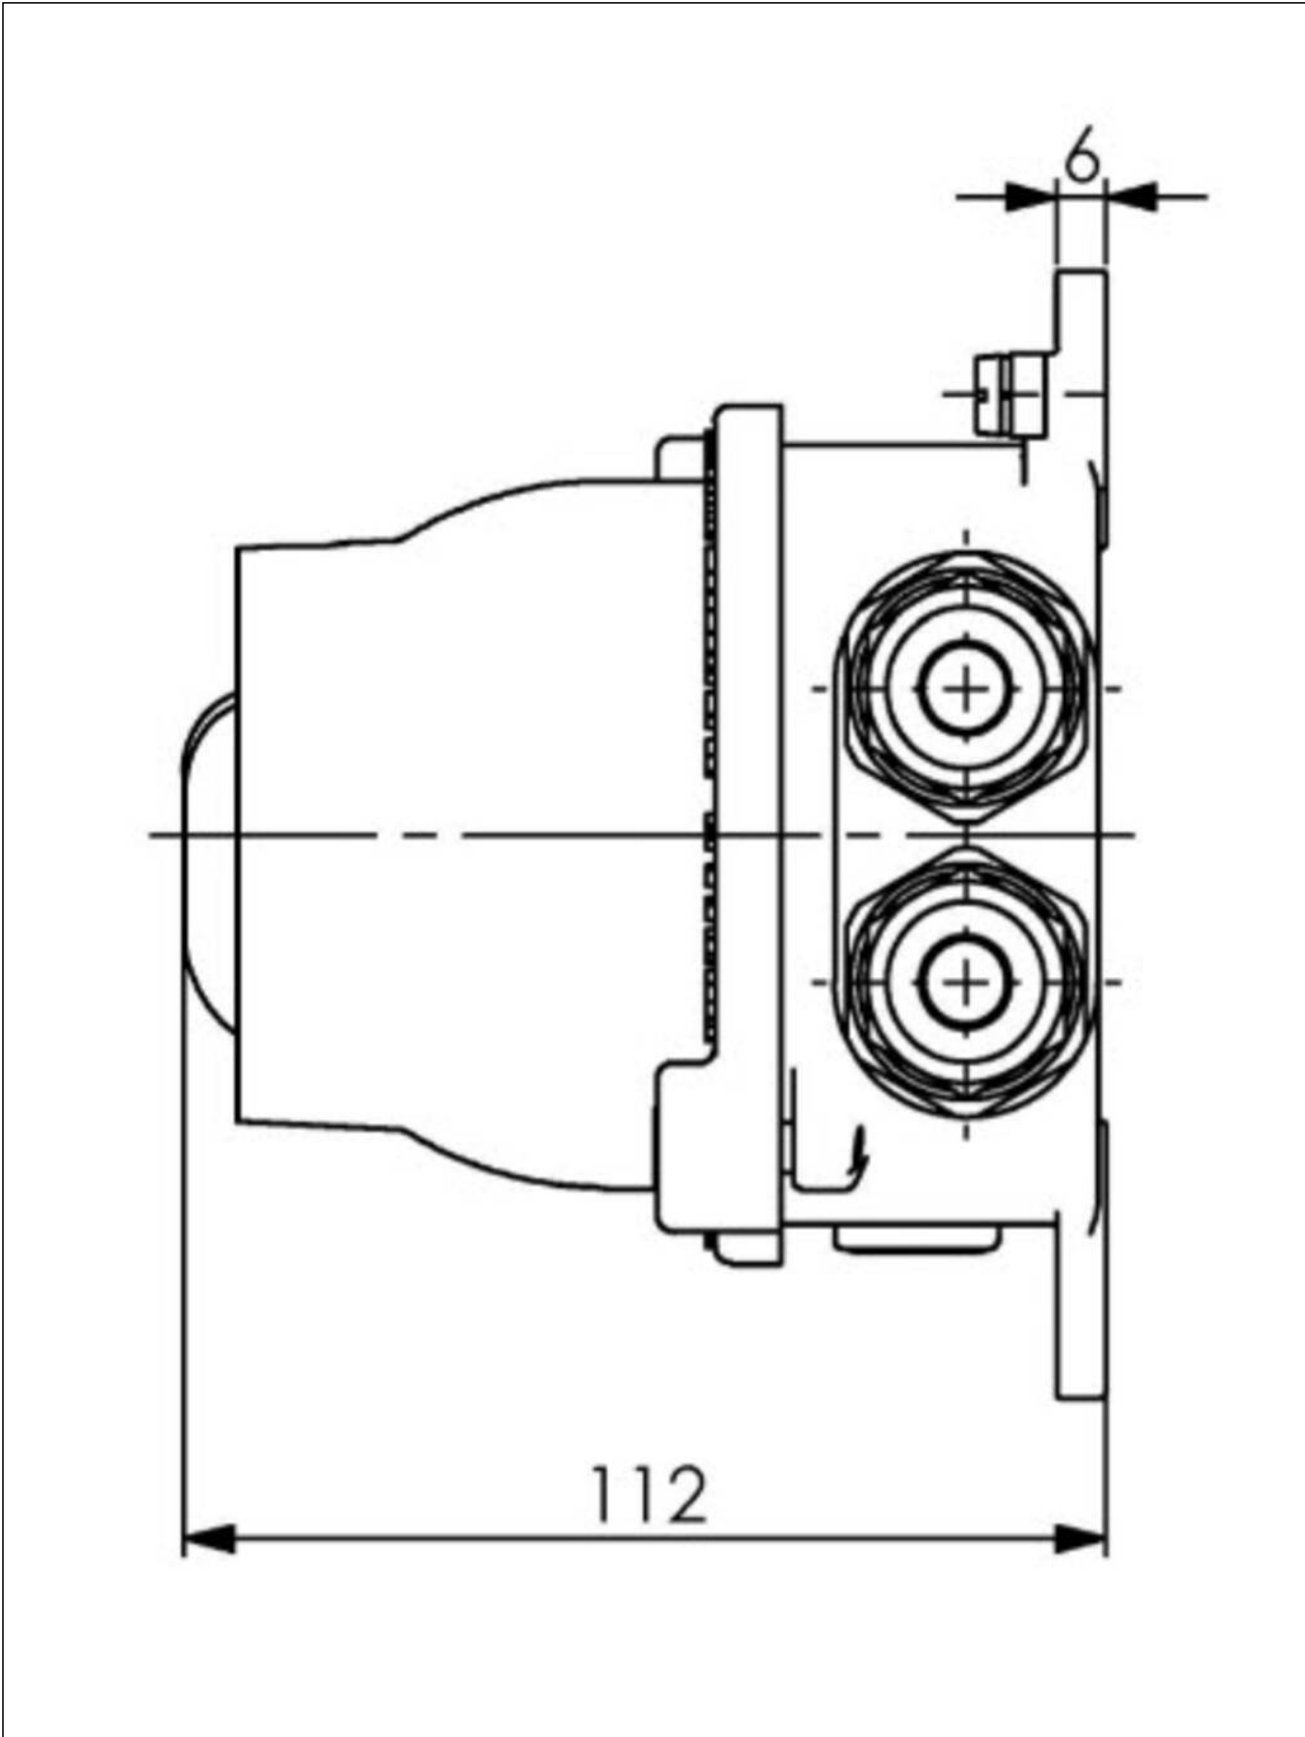

Your Contact:

WISKA Hoppmann GmbH

Kisdorfer Weg 28 · 24568 Kaltenkirchen · Germany

☎ +49-4191-508-0 · 📠 +49-4191-508-209

✉ contact@wiska.de · www.wiska.com