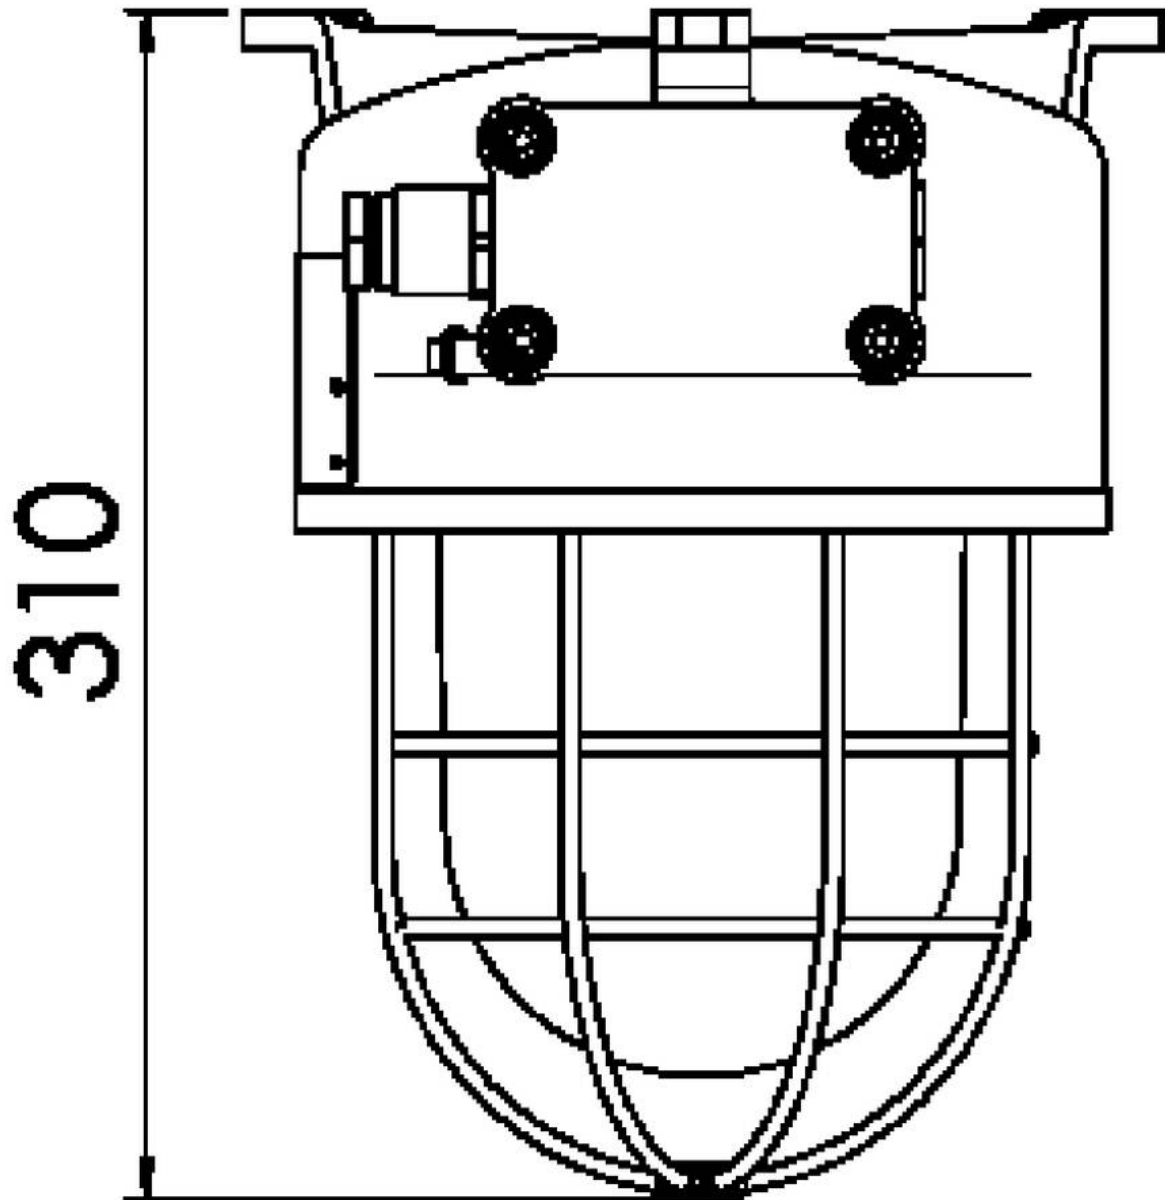

Your Contact:

WISKA Hoppmann GmbH

Kisdorfer Weg 28 · 24568 Kaltenkirchen · Germany

☎ +49-4191-508-0 · 📠 +49-4191-508-209

contact@wiska.de · www.wiska.com