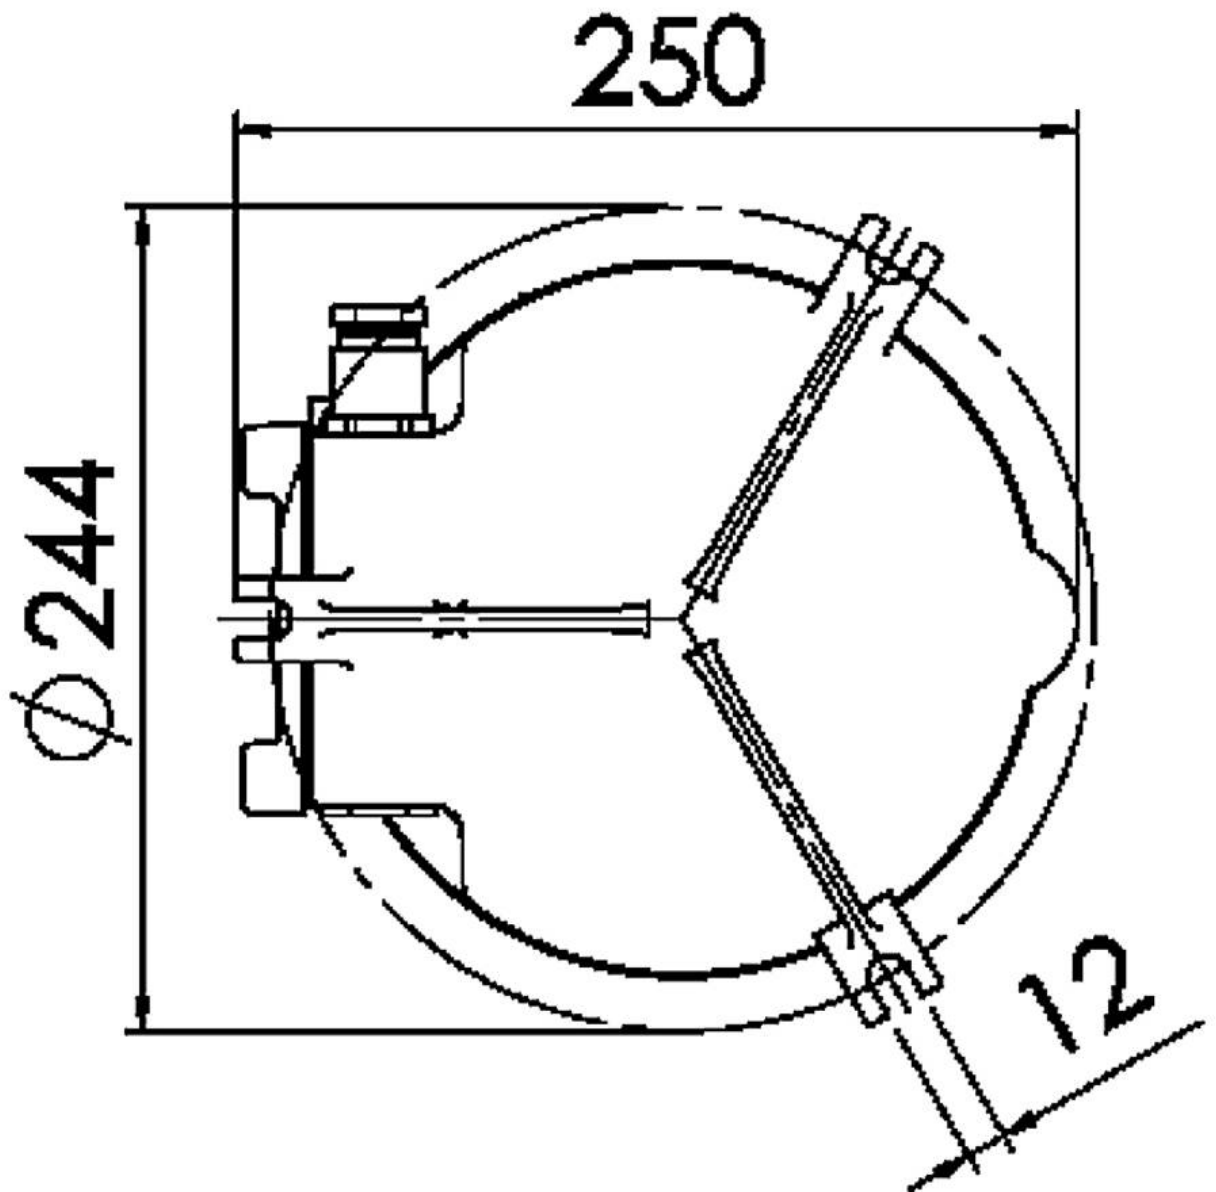

Your Contact:

WISKA Hoppmann GmbH

Kisdorfer Weg 28 · 24568 Kaltenkirchen · Germany

☎ +49-4191-508-0 · 📠 +49-4191-508-209

contact@wiska.de · www.wiska.com