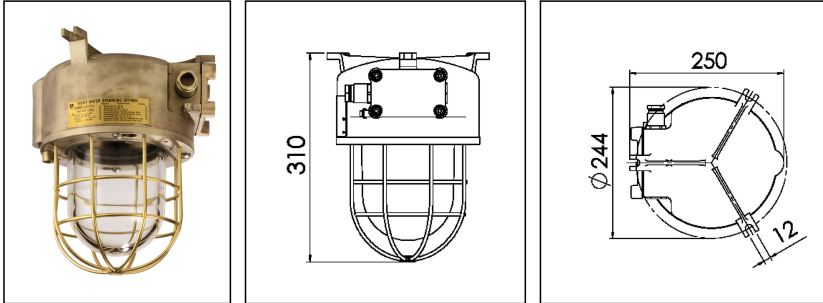

Ex-3312/D/E27/2x24-Z14

Ex Light fitting with protection guard brass max. 200W 230V E27, IP66/67

Products may differ in size, colour and appearance to those shown. If you require further information or customisation, please contact us directly.

WISKA-Order no.	10031254
Type	Ex-3312/D/E27/2x24-Z14
Material	Brass
Globe colour	Clear
Material guard	Brass
Power[^]	max. 200 W
Voltage	230 V
Voltage max. (V)	250 V
Type of Voltage	AC
Frequence	50/60 Hz
Protection class	IP66 / IP67
Operational areas	Explosion protection, Outdoor
Temp. range min	-40 °C
Temp. range max	55 °C
Lampholder	E27
Number of lampholder	1 ST
Lightsource	variable (E27)
Lightsource incl.	No
Type of cable gland	M24x1,5 Z 14 / 12-14,5mm
Material cable gland	Brass
Using for cable gland	
Type of cable	armoured
Ø cable diameter min	12 mm
Ø cable diameter max	14,5 mm
Mounting	Upside down, Surface mounting, Ceiling

Your Contact:

WISKA Hoppmann GmbH

Kisdorfer Weg 28 · 24568 Kaltenkirchen · Germany

☎ +49-4191-508-0 · 📠 +49-4191-508-209

contact@wiska.de · www.wiska.com

Approval	IECEX TUR 15.0022X, TÜV 14 ATEX 7567 X
Marking	II2D Ex tbIIIC T85...T200°C Db, II 2G Ex de IIC T6...T3 Gb
Explosion Groups	IIC
Temp.-class	max. T6
Zone	21, 1
External dimensions LxWxH	244x255x310mm
Weight	14,25 kg
Tariff number	94051990

Remarks:

Light fittings with protection guard,
brass, 3312, up to T6, max. 200W, IP66/67
Ignition protection: de
Explosion protection:
II 2G Ex de IIC T6...T3 Gb
II 2D Ex tb IIIC T85°C...T200°C Db
Zone: 1
Certificates: TÜV 14 ATEX 7567 X
IECEX TUR 15.0022X
Lampholder: E27
Lamp: incandescent lamp up to 200W;
Fluorescent lamp up to 25W; blendend
lamp up to 160W; LED lamps up to 18W
(not included in delivery)
2 cable glands M24x1,5-Z14 -O-