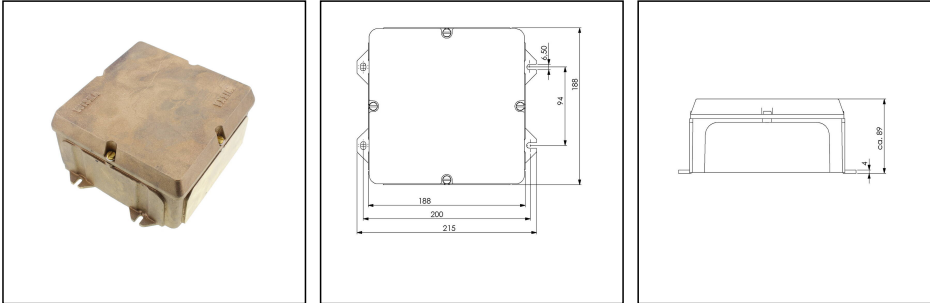

MB-B4

Junction box 200x188x89mm, brass

Products may differ in size, colour and appearance to those shown. If you require further information or customisation, please contact us directly.

WISKA-Order no.	10036000
Type	MB-B4
Protection class	IP56
Material	Brass
External dimensions LxWxH	200x188x89mm
Internal dimensions LxWxH	174x174x81mm
Mounting	Surface mounting
Temp. range min	-25 °C
Temp. range max	45 °C
Equipment	none
Terminals/poles	None
Operational areas	Outdoor, Engine room, Indoor work space
Weight	4,9 kg
Equipment	Empty and undrilled
Variations	on request
Tariff number	85369010