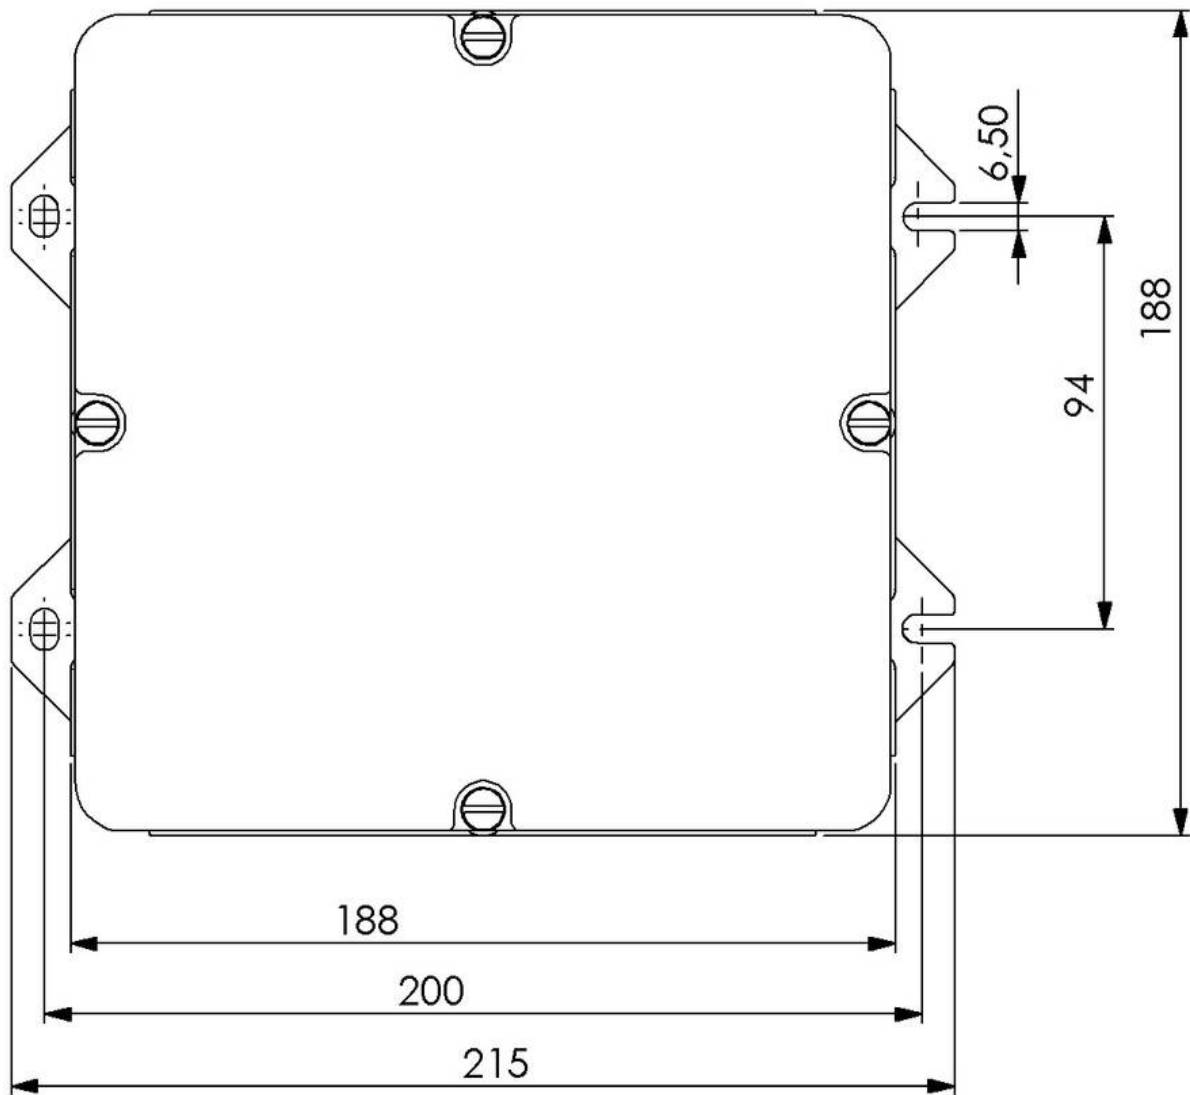

Your Contact:

WISKA Hoppmann GmbH

Kisdorfer Weg 28 · 24568 Kaltenkirchen · Germany

☎ +49-4191-508-0 · 📠 +49-4191-508-209

contact@wiska.de · www.wiska.com