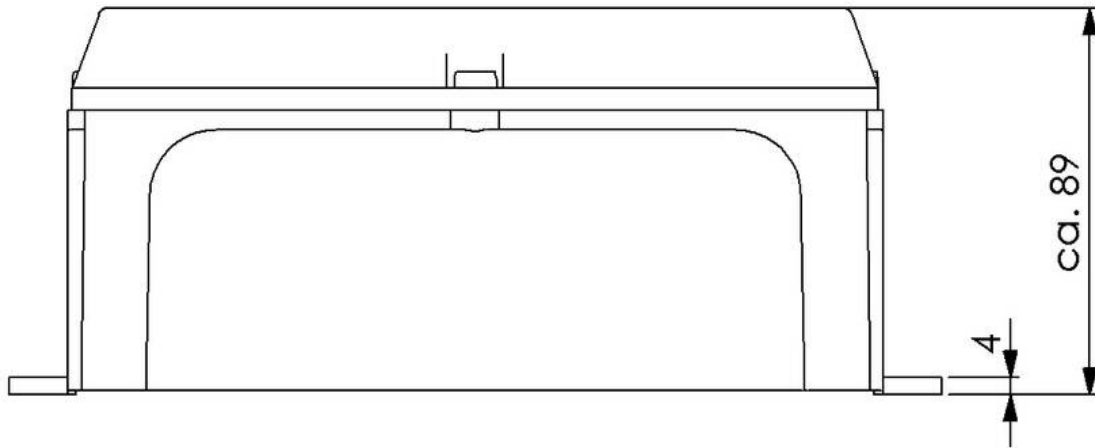

Your Contact:

WISKA Hoppmann GmbH

Kisdorfer Weg 28 · 24568 Kaltenkirchen · Germany

☎ +49-4191-508-0 · 📠 +49-4191-508-209

contact@wiska.de · www.wiska.com