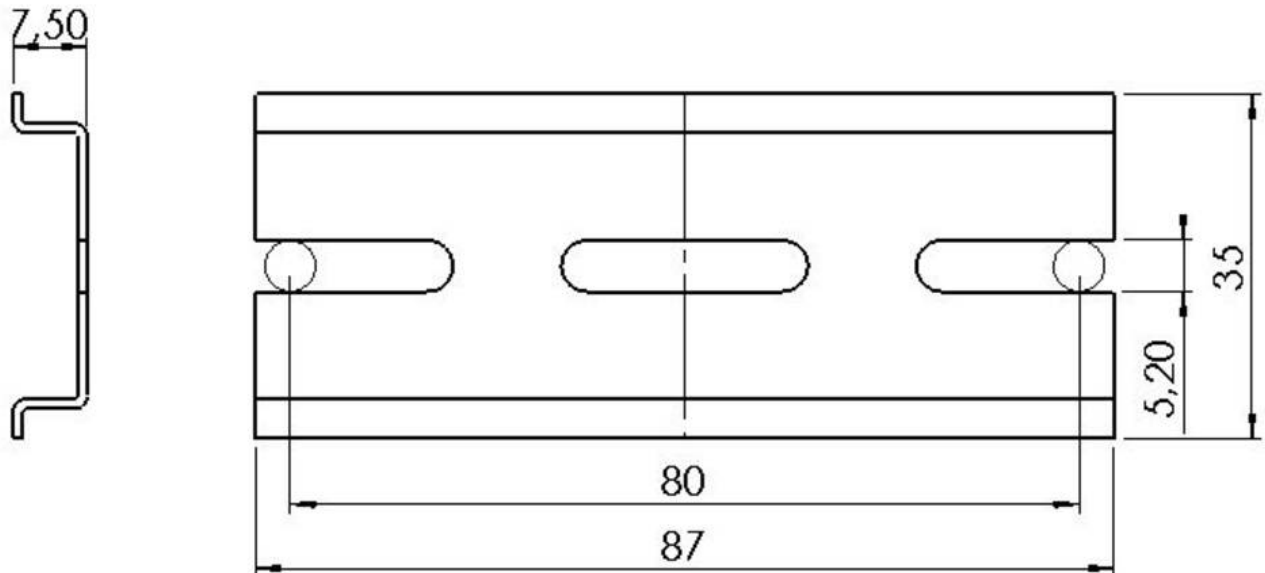

Your Contact:

WISKA Hoppmann GmbH

Kisdorfer Weg 28 · 24568 Kaltenkirchen · Germany

☎ +49-4191-508-0 · 📠 +49-4191-508-209

contact@wiska.de · www.wiska.com