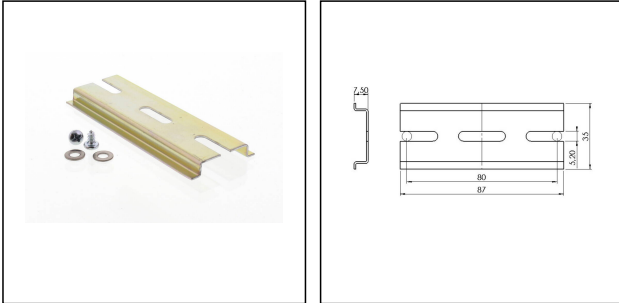

DIN Rail Kit - COMBI 607/TS 35

DIN Rail Kit for installation of terminals

Products may differ in size, colour and appearance to those shown. If you require further information or customisation, please contact us directly.

| | |
|------------------------|--------------------------------|
| Material | Steel |
| Type | DIN Rail Kit - COMBI 607/TS 35 |
| WISKA-Order no. | 10060361 |
| Packing unit | 1 |
| EAN number | 4007685603614 |
| Tariff number | 72166190 |