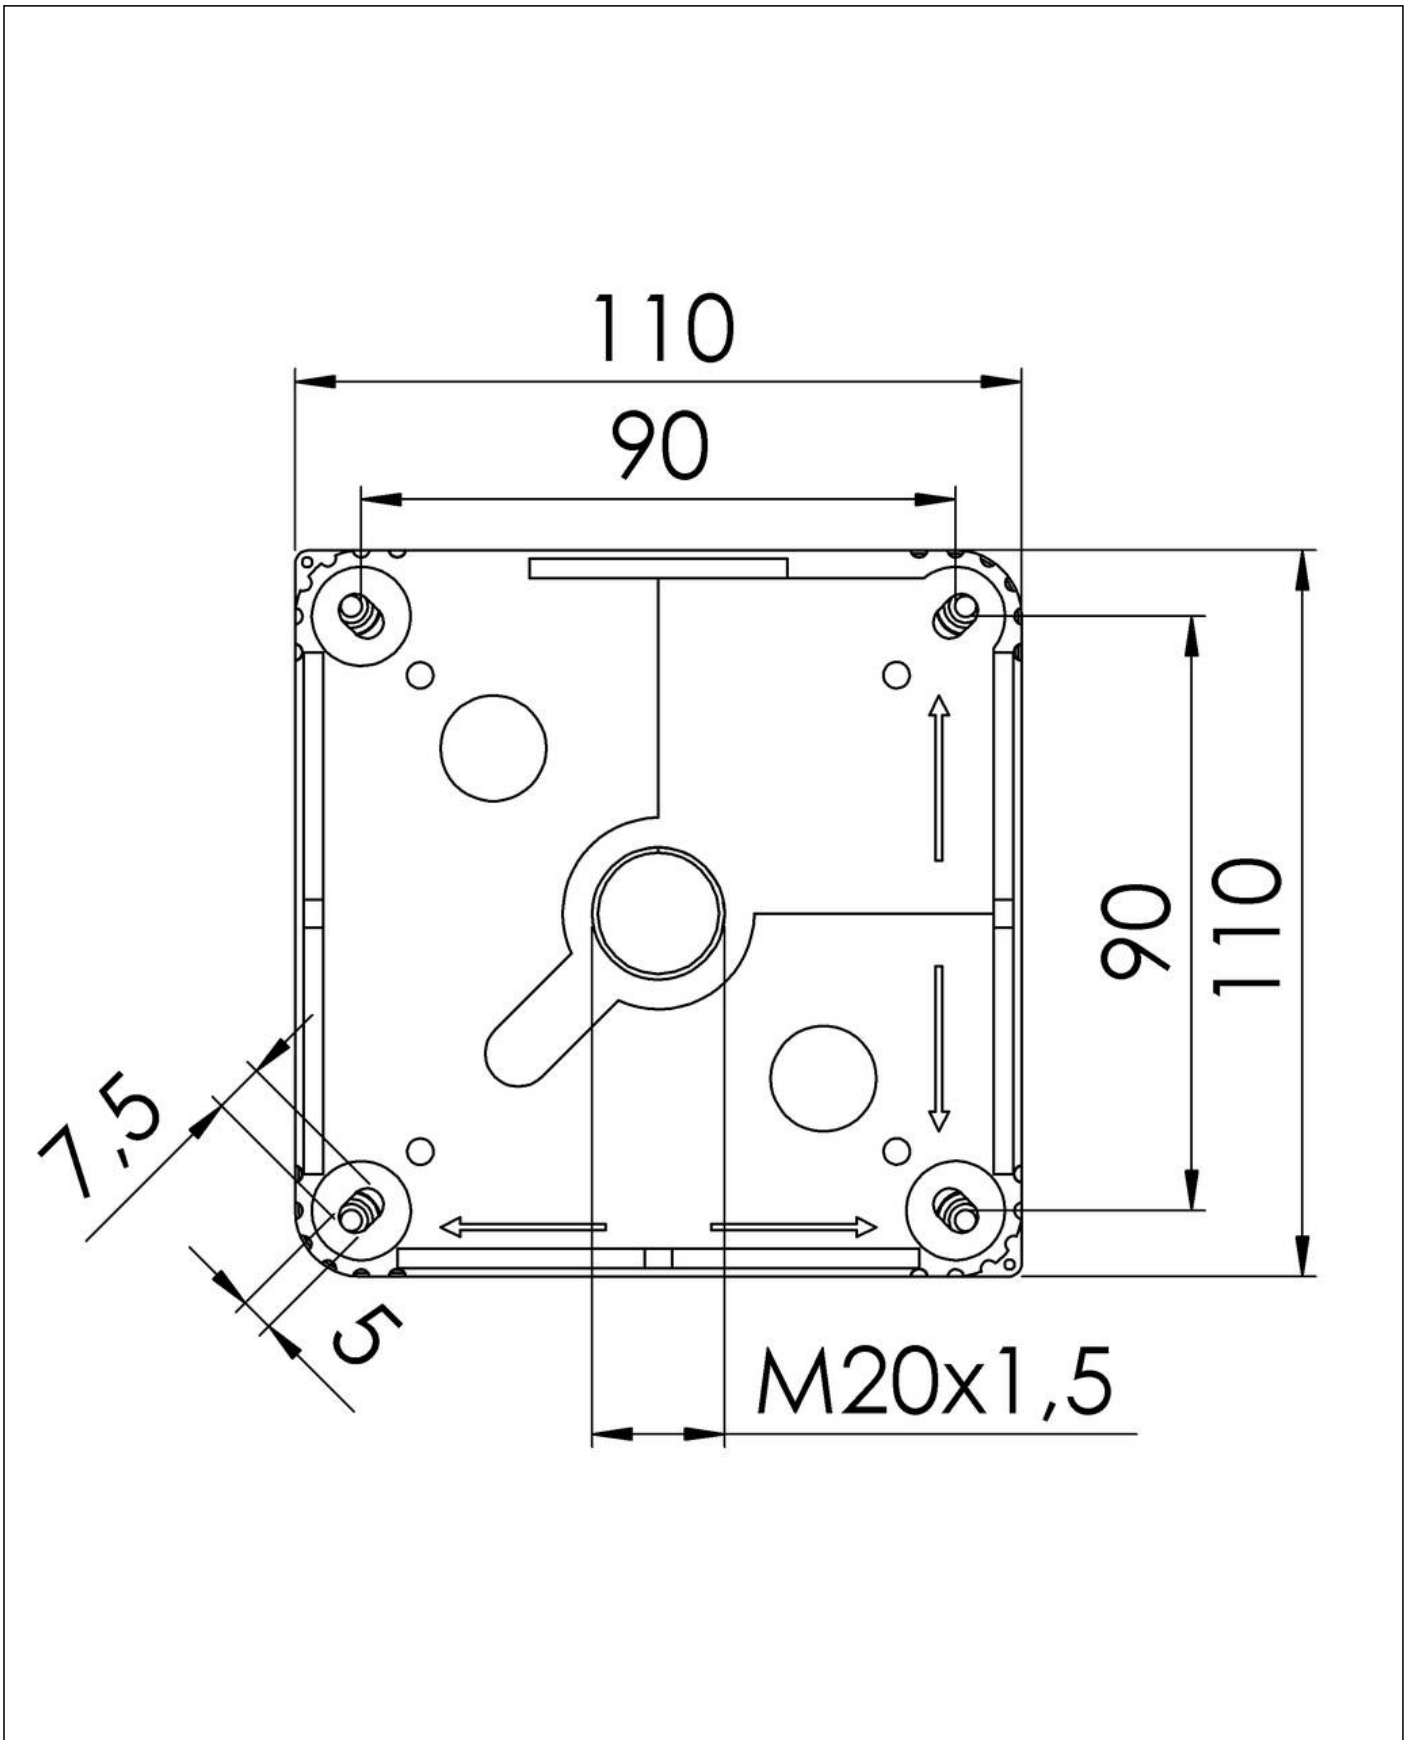

Your Contact:

WISKA Hoppmann GmbH

Kisdorfer Weg 28 · 24568 Kaltenkirchen · Germany

☎ +49-4191-508-0 · 📠 +49-4191-508-209

contact@wiska.de · www.wiska.com