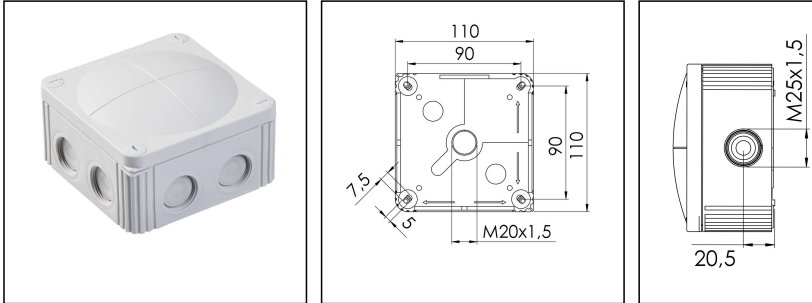

COMBI 607/5 LG

Junction box 110x110x66mm, polypropylene, RAL 7035, with terminal block

Products may differ in size, colour and appearance to those shown. If you require further information or customisation, please contact us directly.

Material	Polypropylene
Material sealing gasket	TPE
Temp. range min	-30 °C
Temp. range max	100 °C
Temperatures during install.	-5 °C - 60 °C
Protection class	IP66 / IP67
Glow wire test	750 °C
Voltage	690 V
Rated current / A (Terminal)	41 A
Rated cross section	6 mm ²
Terminals/poles	5-pole, 6,0 mm ²
Fixing	4 internal openings
Ø cable diameter min	5,2 mm
Ø cable diameter max	17 mm
External dimensions LxWxH	110 x 110 x 66mm
Using for cable gland	
Product Color	RAL 7035
WISKA-Order no.	10060532
Type	COMBI 607/5 LG
Packing unit	3
ETIM-Classification	EC002600
EAN number	4007685605328
Tariff number	85369010

Equipment:

- 7 M25 threaded membrane entries
- 3 membrane cable entries through rear
- 4 captive cover screws
- inclusive terminal block 5-pole, 6mm²

Mounting:

- 4 internal openings outside of the sealing area