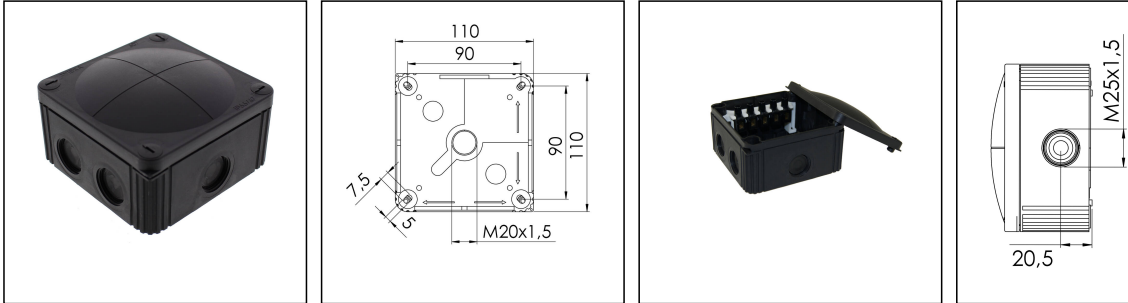

COMBI 607/5 BK

Junction box 110x110x66mm, polypropylene, RAL 9005, with terminal block

Products may differ in size, colour and appearance to those shown. If you require further information or customisation, please contact us directly.

Material	Polypropylene
Material sealing gasket	TPE
Temp. range min	-30 °C
Temp. range max	100 °C
Temperatures during install.	-5 °C - 60 °C
Protection class	IP66 / IP67
Glow wire test	750 °C
Voltage	690 V
Rated current / A (Terminal)	41 A
Rated cross section	6 mm ²
Terminals/poles	5-pole, 6,0 mm ²
Fixing	4 internal openings
Ø cable diameter min	5,2 mm
Ø cable diameter max	17 mm
External dimensions LxWxH	110 x 110 x 66mm
Using for cable gland	
Product Color	RAL 9005
WISKA-Order no.	10060538
Type	COMBI 607/5 BK
Packing unit	3
ETIM-Classification	EC002600
EAN number	4007685605380
Tariff number	85369010

Equipment:

- 7 M25 threaded membrane entries
- 3 membrane cable entries through rear
- 4 captive cover screws
- inclusive terminal block 5-pole, 6mm²

Mounting:

- 4 internal openings outside of the sealing area