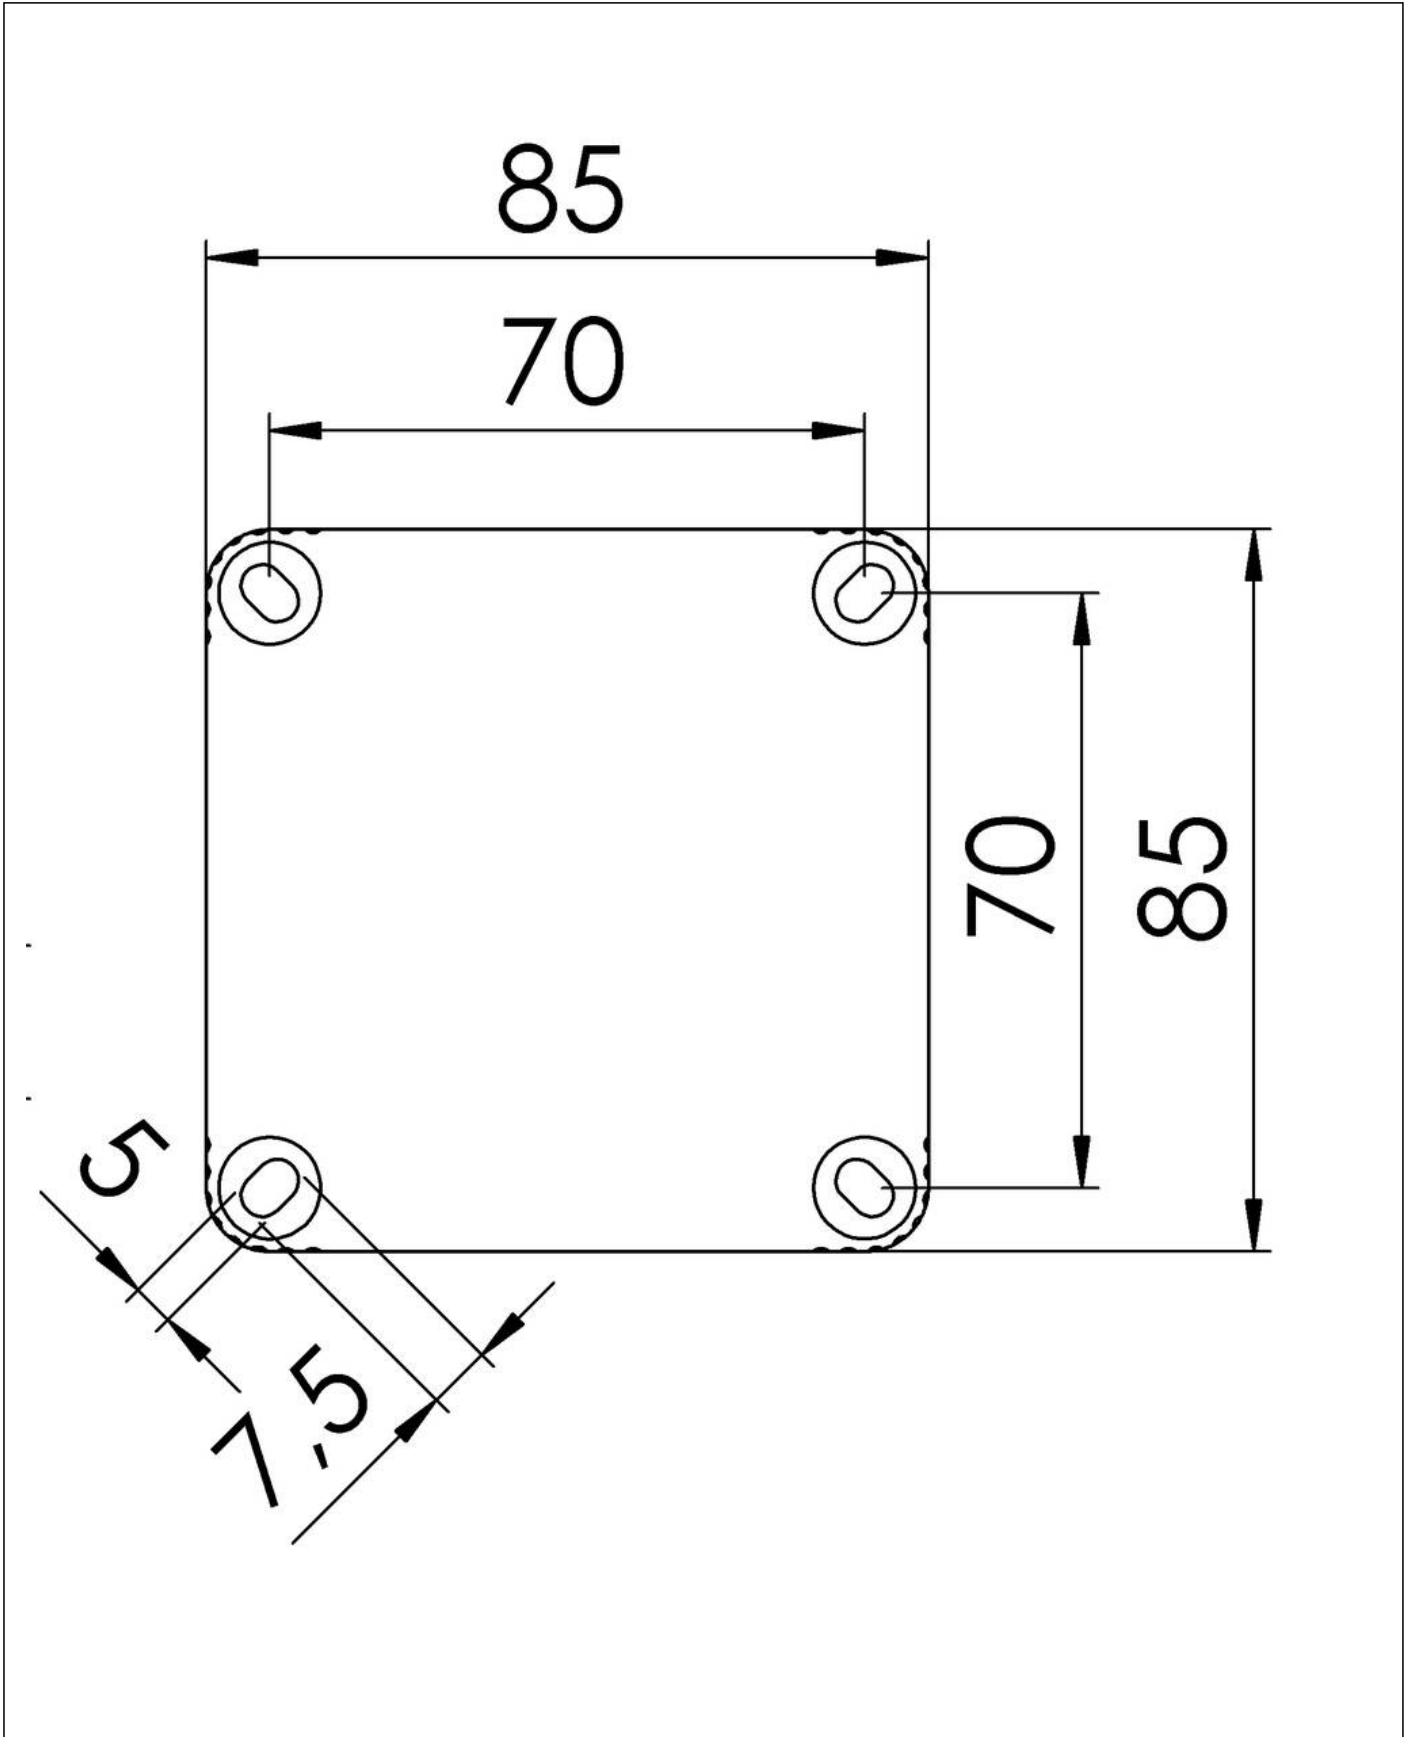

Your Contact:

WISKA Hoppmann GmbH

Kisdorfer Weg 28 · 24568 Kaltenkirchen · Germany

☎ +49-4191-508-0 · 📠 +49-4191-508-209

contact@wiska.de · www.wiska.com