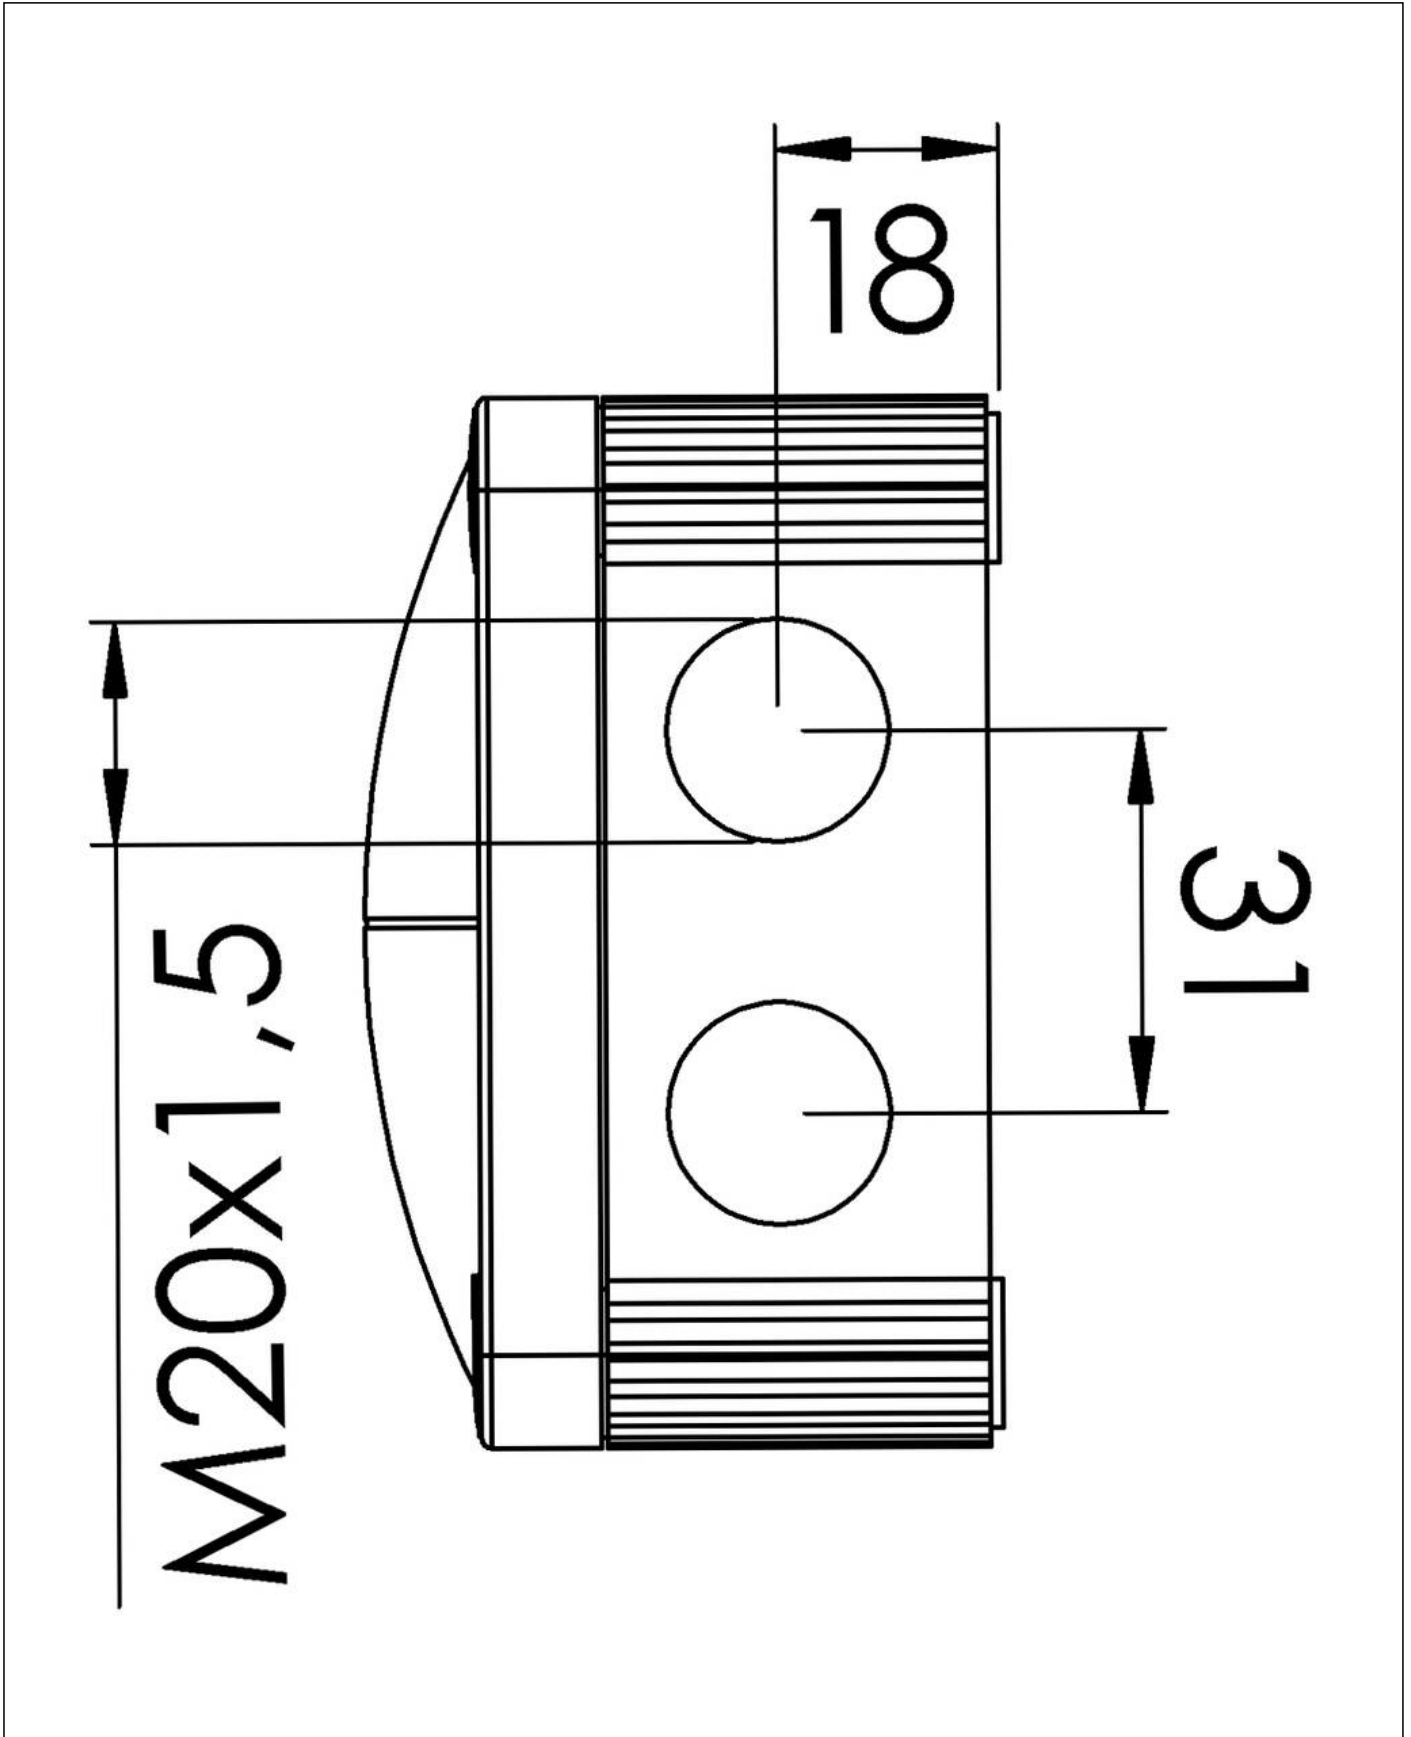

Your Contact:

WISKA Hoppmann GmbH

Kisdorfer Weg 28 · 24568 Kaltenkirchen · Germany

☎ +49-4191-508-0 · 📠 +49-4191-508-209

contact@wiska.de · www.wiska.com