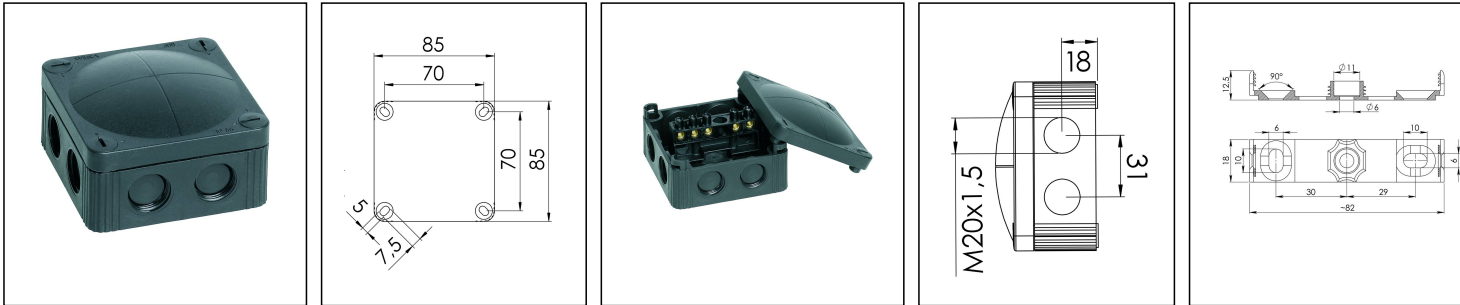

COMBI 308/5 BK

Junction box 85x85x51mm, polypropylene, RAL 9005, with terminal block

Products may differ in size, colour and appearance to those shown. If you require further information or customisation, please contact us directly.

Material	Polypropylene
Material sealing gasket	TPE
Temp. range min	-30 °C
Temp. range max	100 °C
Temperatures during install.	-5 °C - 60 °C
Protection class	IP66 / IP67
Glow wire test	750 °C
Voltage	400 V
Rated current / A (Terminal)	32 A
Rated cross section	4 mm ²
Terminals/poles	5-pole, 4,0 mm ²
Fixing	4 internal openings
Ø cable diameter min	3 mm
Ø cable diameter max	12 mm
External dimensions LxWxH	85 x 85 x 51mm
Type of cable gland	M 20 x 1,5
Using for cable gland	
Product Color	RAL 9005
WISKA-Order no.	10060580
Type	COMBI 308/5 BK
Packing unit	5
ETIM-Classification	EC002600
EAN number	4007685605809
Tariff number	85369010

Equipment:

- 8 M20 threaded membrane entries
- 4 captive cover screws
- including mounting clip
- including terminal block 5-poles, 4mm²

Fixing:

With mounting clip or 4 internal openings outside of the sealing area