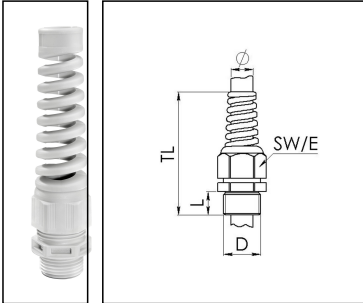

## SKVS 7 LG

Cable gland with bend protection, polyamide, Pg 7, RAL 7035

Products may differ in size, colour and appearance to those shown. If you require further information or customisation, please contact us directly.

<b>Material cable gland</b>	Polyamide
<b>Material sealing gasket</b>	EPDM
<b>Protection class</b>	IP69, IP68 (5 bar 30 min)
<b>Temp. range min</b>	-20 °C
<b>Temp. range max</b>	80 °C
<b>Glow wire test</b>	750 °C
<b>Thread type</b>	PG
<b>Ø Connection thread D</b>	7
<b>Length screw-in thread L</b>	8 mm
<b>Ø cable diameter min</b>	3 mm
<b>Ø cable diameter max</b>	6,5 mm
<b>Key width SW</b>	15 mm
<b>Collar diameter (E)</b>	16 mm
<b>Total length TL</b>	68 mm
<b>Type of cable anchorage</b>	A
<b>Product Color</b>	RAL 7035
<b>Type</b>	SKVS 7 LG
<b>Order no. RAL 7035</b>	10060615
<b>Packing unit</b>	50
<b>EAN number</b>	4007686298246
<b>Tariff number</b>	39269097
<b>ETIM-Classification</b>	EC000441