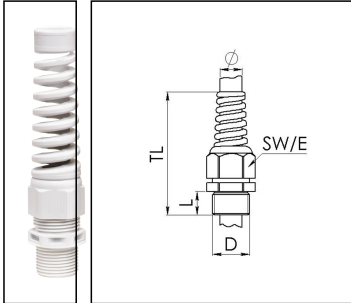

ESKVS-L 12 LG

Cable gland with bend protection, polyamide, M12, RAL 7035

Products may differ in size, colour and appearance to those shown. If you require further information or customisation, please contact us directly.

| | |
|--------------------------------------|---------------------------|
| Material cable gland | Polyamide |
| Material sealing gasket | EPDM |
| Protection class | IP69, IP68 (5 bar 30 min) |
| Temp. range min | -40 °C |
| Temp. range max | 100 °C |
| Glow wire test | 750 °C |
| Thread type | M |
| Ø Connection thread D | 12 |
| Lead | 1,5 |
| Length screw-in thread L | 15 mm |
| Ø cable diameter min | 3 mm |
| Ø cable diameter max | 7 mm |
| Key width SW | 16 mm |
| Collar diameter (E) | 18 mm |
| Total length TL | 78 mm - 83 mm |
| Type of cable anchorage | A |
| Install. torques fitting | 2 N m |
| Install. torques fitting/EADR | 2 N m |
| Install. torques cap nut | 2 N m |
| Impact category | 2 |
| Product Color | RAL 7035 |
| Type | ESKVS-L 12 LG |
| Order no. RAL 7035 | 10061210 |
| Packing unit | 50 |
| EAN number | 4007686298222 |