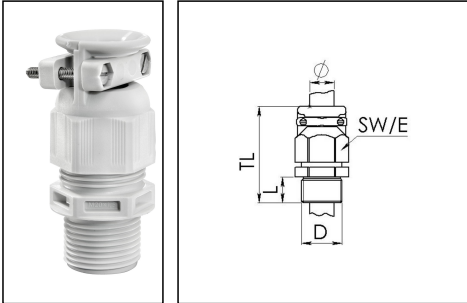

## ESKVZ-L 12 LG

Cable gland long with external strain relief, polyamide, M12, RAL 7035

Products may differ in size, colour and appearance to those shown. If you require further information or customisation, please contact us directly.

<b>Material cable gland</b>	Polyamide
<b>Material sealing gasket</b>	EPDM
<b>Protection class</b>	IP69, IP68 (5 bar 30 min)
<b>Temp. range min</b>	-40 °C
<b>Temp. range max</b>	100 °C
<b>Glow wire test</b>	750 °C
<b>Thread type</b>	M
<b>Ø Connection thread D</b>	12
<b>Lead</b>	1,5
<b>Length screw-in thread L</b>	15 mm
<b>Ø cable diameter min</b>	3 mm
<b>Ø cable diameter max</b>	7 mm
<b>Key width SW</b>	16 mm
<b>Collar diameter (E)</b>	18 mm
<b>Total length TL</b>	44 mm - 49 mm
<b>Type of cable anchorage</b>	B
<b>Install. torques fitting</b>	2 N m
<b>Install. torques fitting/EADR</b>	2 N m
<b>Install. torques cap nut</b>	2 N m
<b>Impact category</b>	2
<b>Product Color</b>	RAL 7035
<b>Type</b>	ESKVZ-L 12 LG
<b>Order no. RAL 7035</b>	10061465
<b>Packing unit</b>	50
<b>EAN number</b>	4007686298321