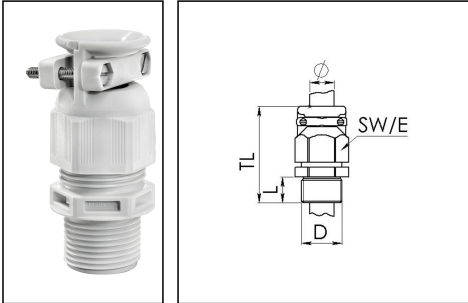

ESKVZ-L 32 LG

Cable gland long with external strain relief, polyamide, M32, RAL 7035

Products may differ in size, colour and appearance to those shown. If you require further information or customisation, please contact us directly.

Material cable gland	Polyamide
Material sealing gasket	EPDM
Protection class	IP69, IP68 (5 bar 30 min)
Temp. range min	-40 °C
Temp. range max	100 °C
Glow wire test	750 °C
Thread type	M
Ø Connection thread D	32
Lead	1,5
Length screw-in thread L	15 mm
Ø cable diameter min	13 mm
Ø cable diameter max	21 mm
Key width SW	36 mm
Collar diameter (E)	40 mm
Total length TL	60 mm - 69 mm
Type of cable anchorage	B
Install. torques fitting	15 N m
Install. torques fitting/EADR	4 N m
Install. torques cap nut	4 N m
Impact category	4
Torque clamp srew	0,5 N m
Product Color	RAL 7035
Type	ESKVZ-L 32 LG
Order no. RAL 7035	10061469
Packing unit	10