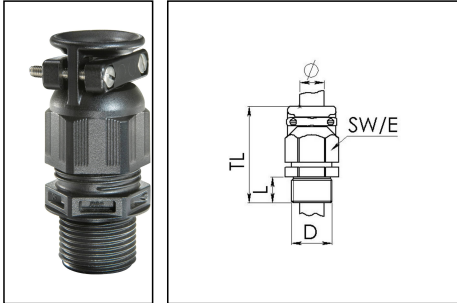

## ESKVZ-L 12 BK

Cable gland long with external strain relief, polyamide, M12, RAL 9005

Products may differ in size, colour and appearance to those shown. If you require further information or customisation, please contact us directly.

<b>Material cable gland</b>	Polyamide
<b>Material sealing gasket</b>	EPDM
<b>Protection class</b>	IP69, IP68 (5 bar 30 min)
<b>Temp. range min</b>	-40 °C
<b>Temp. range max</b>	100 °C
<b>Glow wire test</b>	750 °C
<b>Thread type</b>	M
<b>Ø Connection thread D</b>	12
<b>Lead</b>	1,5
<b>Length screw-in thread L</b>	15 mm
<b>Ø cable diameter min</b>	3 mm
<b>Ø cable diameter max</b>	7 mm
<b>Key width SW</b>	16 mm
<b>Collar diameter (E)</b>	18 mm
<b>Total length TL</b>	44 mm - 49 mm
<b>Type of cable anchorage</b>	B
<b>Install. torques fitting</b>	2 N m
<b>Install. torques fitting/EADR</b>	2 N m
<b>Install. torques cap nut</b>	2 N m
<b>Impact category</b>	2
<b>Product Color</b>	RAL 9005
<b>Type</b>	ESKVZ-L 12 BK
<b>Order no. RAL 9005</b>	10061470
<b>Packing unit</b>	50
<b>EAN number</b>	4007686298345