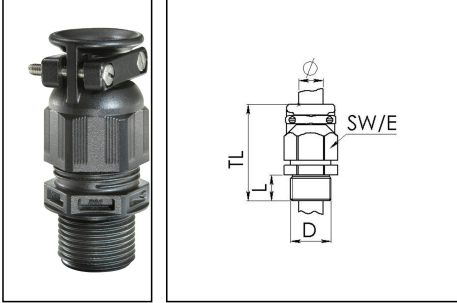

ESKVZ-L 32 BK

Cable gland long with external strain relief, polyamide, M32, RAL 9005

Products may differ in size, colour and appearance to those shown. If you require further information or customisation, please contact us directly.

Material cable gland	Polyamide
Material sealing gasket	EPDM
Protection class	IP69, IP68 (5 bar 30 min)
Temp. range min	-40 °C
Temp. range max	100 °C
Glow wire test	750 °C
Thread type	M
Ø Connection thread D	32
Lead	1,5
Length screw-in thread L	15 mm
Ø cable diameter min	13 mm
Ø cable diameter max	21 mm
Key width SW	36 mm
Collar diameter (E)	40 mm
Total length TL	60 mm - 69 mm
Type of cable anchorage	B
Install. torques fitting	15 N m
Install. torques fitting/EADR	4 N m
Install. torques cap nut	4 N m
Impact category	4
Torque clamp srew	0,5 N m
Product Color	RAL 9005
Type	ESKVZ-L 32 BK
Order no. RAL 9005	10061474
Packing unit	10