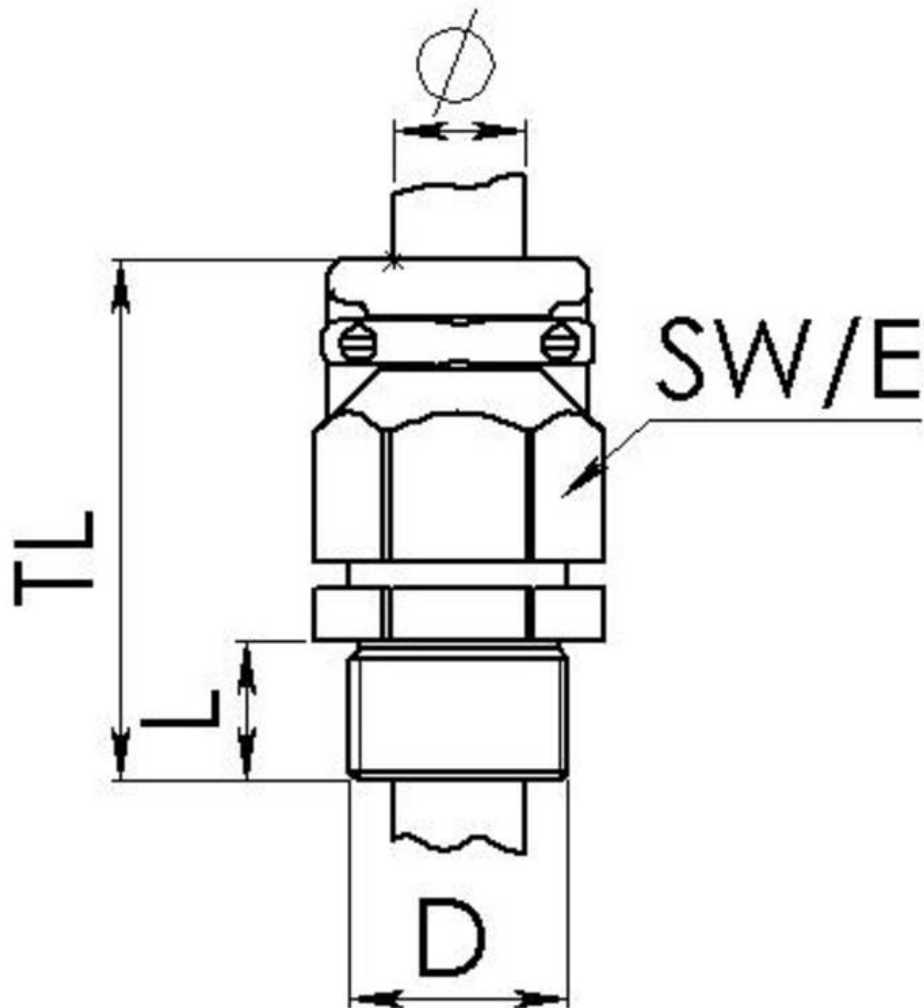

Your Contact:

WISKA Hoppmann GmbH

Kisdorfer Weg 28 · 24568 Kaltenkirchen · Germany

☎ +49-4191-508-0 · 📠 +49-4191-508-209

contact@wiska.de · www.wiska.com