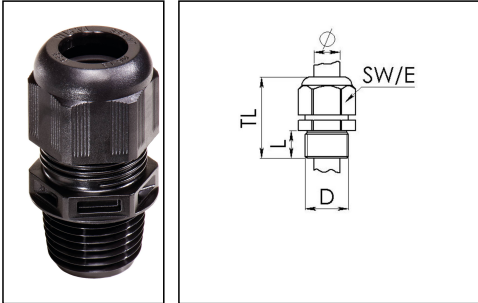

## NSKV 1/4 LT BK

Cable gland LowTemp, polyamide, NPT 1/4", RAL 9005

Products may differ in size, colour and appearance to those shown. If you require further information or customisation, please contact us directly.

<b>Material cable gland</b>	Polyamide
<b>Material sealing gasket</b>	Silicone
<b>Protection class</b>	IP69, IP68 (5 bar 30 min)
<b>Temp. range min</b>	-60 °C
<b>Temp. range max</b>	100 °C
<b>Glow wire test</b>	750 °C
<b>Thread type</b>	NPT
<b>Ø Connection thread D</b>	1/4"
<b>Length screw-in thread L</b>	15 mm
<b>Ø cable diameter min</b>	3 mm
<b>Ø cable diameter max</b>	7 mm
<b>Key width SW</b>	16 mm
<b>Collar diameter (E)</b>	18 mm
<b>Total length TL</b>	34 mm - 39 mm
<b>Type of cable anchorage</b>	A
<b>Install. torques fitting</b>	2 N m
<b>Install. torques cap nut</b>	2 N m
<b>Product Color</b>	RAL 9005
<b>Type</b>	NSKV 1/4 LT BK
<b>Order no. RAL 9005</b>	10061495
<b>Packing unit</b>	50
<b>EAN number</b>	4007685614955
<b>Tariff number</b>	39269097
<b>ETIM-Classification</b>	EC000441