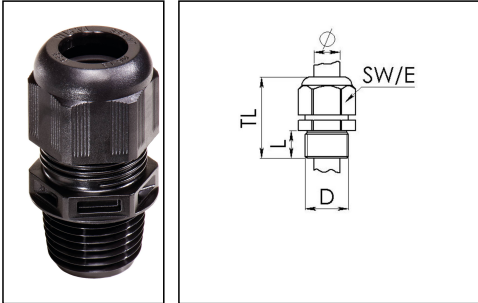

NSKV 1 1/2 BK

Cable gland, polyamide, NPT 1 1/2", RAL 9005

Products may differ in size, colour and appearance to those shown. If you require further information or customisation, please contact us directly.

Material cable gland	Polyamide
Material sealing gasket	EPDM
Protection class	IP68 (5 bar 30 min), IP69
Temp. range min	-40 °C
Temp. range max	100 °C
Glow wire test	750 °C
Thread type	NPT
Ø Connection thread D	1 1/2"
Length screw-in thread L	18 mm
Ø cable diameter min	21 mm
Ø cable diameter max	35 mm
Key width SW	55 mm
Collar diameter (E)	61 mm
Total length TL	65 mm - 78 mm
Type of cable anchorage	A
Install. torques fitting	30 N m
Install. torques cap nut	30 N m
Impact category	5
Product Color	RAL 9005
Type	NSKV 1 1/2 BK
Order no. RAL 9005	10061501
Packing unit	4
EAN number	4007685615013
Tariff number	39269097
ETIM-Classification	EC000441