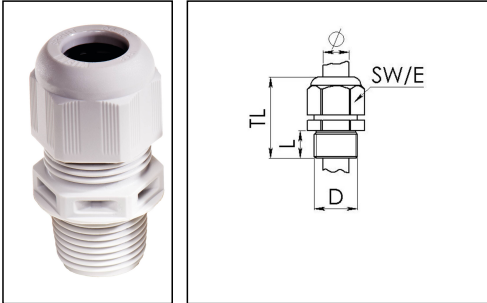

## NSKV 1/4 LT LG

Cable gland LowTemp, polyamide, NPT 1/4", RAL 7035

Products may differ in size, colour and appearance to those shown. If you require further information or customisation, please contact us directly.

<b>Material cable gland</b>	Polyamide
<b>Material sealing gasket</b>	Silicone
<b>Protection class</b>	IP69, IP68 (5 bar 30 min)
<b>Temp. range min</b>	-60 °C
<b>Temp. range max</b>	100 °C
<b>Glow wire test</b>	750 °C
<b>Thread type</b>	NPT
<b>Ø Connection thread D</b>	1/4"
<b>Length screw-in thread L</b>	15 mm
<b>Ø cable diameter min</b>	3 mm
<b>Ø cable diameter max</b>	7 mm
<b>Key width SW</b>	16 mm
<b>Collar diameter (E)</b>	18 mm
<b>Total length TL</b>	34 mm - 39 mm
<b>Type of cable anchorage</b>	A
<b>Install. torques fitting</b>	2 N m
<b>Install. torques cap nut</b>	2 N m
<b>Product Color</b>	RAL 7035
<b>Type</b>	NSKV 1/4 LT LG
<b>Order no. RAL 7035</b>	10061513
<b>Packing unit</b>	50
<b>EAN number</b>	4007685615136
<b>Tariff number</b>	39269097
<b>ETIM-Classification</b>	EC000441