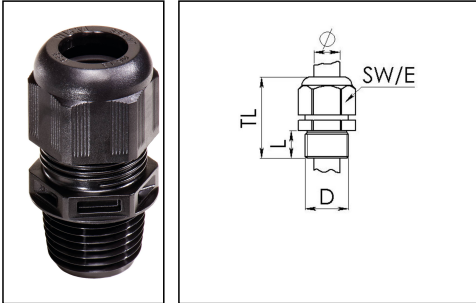

## NSKV 1/4 BK

Cable gland, polyamide, NPT 1/4", RAL 9005

Products may differ in size, colour and appearance to those shown. If you require further information or customisation, please contact us directly.

<b>Material cable gland</b>	Polyamide
<b>Material sealing gasket</b>	EPDM
<b>Protection class</b>	IP69, IP68 (5 bar 30 min)
<b>Temp. range min</b>	-40 °C
<b>Temp. range max</b>	100 °C
<b>Glow wire test</b>	750 °C
<b>Thread type</b>	NPT
<b>Ø Connection thread D</b>	1/4"
<b>Length screw-in thread L</b>	15 mm
<b>Ø cable diameter min</b>	3 mm
<b>Ø cable diameter max</b>	7 mm
<b>Key width SW</b>	16 mm
<b>Collar diameter (E)</b>	18 mm
<b>Total length TL</b>	33 mm - 38 mm
<b>Type of cable anchorage</b>	A
<b>Install. torques fitting</b>	2 N m
<b>Install. torques cap nut</b>	2 N m
<b>Impact category</b>	2
<b>Product Color</b>	RAL 9005
<b>Type</b>	NSKV 1/4 BK
<b>Order no. RAL 9005</b>	10061854
<b>Packing unit</b>	50
<b>EAN number</b>	4007685618540
<b>Tariff number</b>	39269097
<b>ETIM-Classification</b>	EC000441