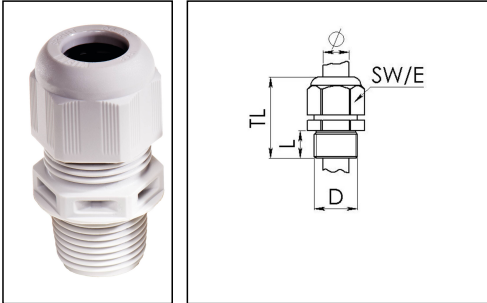

NSKV 1/2 LT LG

Cable gland LowTemp, polyamide, NPT 1/2", RAL 7035

Products may differ in size, colour and appearance to those shown. If you require further information or customisation, please contact us directly.

Material cable gland	Polyamide
Material sealing gasket	Silicone
Protection class	IP69, IP68 (5 bar 30 min)
Temp. range min	-60 °C
Temp. range max	100 °C
Glow wire test	750 °C
Thread type	NPT
Ø Connection thread D	1/2"
Length screw-in thread L	15 mm
Ø cable diameter min	6 mm
Ø cable diameter max	13 mm
Key width SW	24 mm
Collar diameter (E)	27 mm
Total length TL	42 mm - 51 mm
Type of cable anchorage	A
Install. torques fitting	4 N m
Install. torques cap nut	3 N m
Product Color	RAL 7035
Type	NSKV 1/2 LT LG
Order no. RAL 7035	10061861
Packing unit	50
EAN number	4007685618618
Tariff number	39269097
ETIM-Classification	EC000441