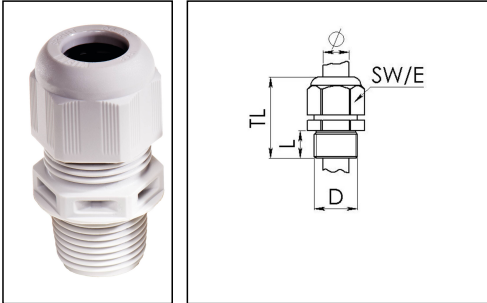

NSKV 1 LT LG

Cable gland LowTemp, polyamide, NPT 1", RAL 7035

Products may differ in size, colour and appearance to those shown. If you require further information or customisation, please contact us directly.

Material cable gland	Polyamide
Material sealing gasket	Silicone
Protection class	IP69, IP68 (5 bar 30 min)
Temp. range min	-60 °C
Temp. range max	100 °C
Glow wire test	750 °C
Thread type	NPT
Ø Connection thread D	1"
Length screw-in thread L	15 mm
Ø cable diameter min	13 mm
Ø cable diameter max	21 mm
Key width SW	36 mm
Collar diameter (E)	40 mm
Total length TL	50 mm - 59 mm
Type of cable anchorage	A
Install. torques fitting	15 N m
Install. torques cap nut	4 N m
Product Color	RAL 7035
Type	NSKV 1 LT LG
Order no. RAL 7035	10061909
Packing unit	25
EAN number	4007685619097
Tariff number	39269097
ETIM-Classification	EC000441