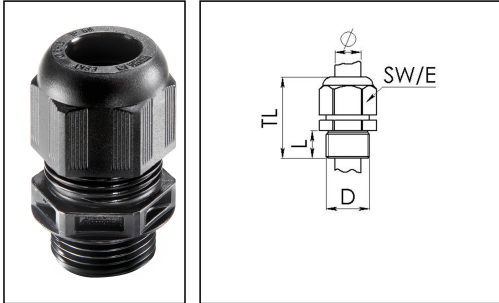

ESKV 63 LT BK

Cable gland LowTemp, polyamide, M63, RAL 9005 with short thread

Products may differ in size, colour and appearance to those shown. If you require further information or customisation, please contact us directly.

Material cable gland	Polyamide
Material sealing gasket	Silicone
Protection class	IP69, IP68 (5 bar 30 min)
Temp. range min	-60 °C
Temp. range max	100 °C
Glow wire test	750 °C
Thread type	M
Ø Connection thread D	63
Lead	1,5
Length screw-in thread L	15 mm
Ø cable diameter min	34 mm
Ø cable diameter max	48 mm
Key width SW	68 mm
Collar diameter (E)	75 mm
Total length TL	64 mm - 78 mm
Type of cable anchorage	A
Install. torques fitting	30 N m
Install. torques cap nut	30 N m
Impact category	5
Equipment	Incl. connection thread gasket
Product Color	RAL 9005
Type	ESKV 63 LT BK
Order no. RAL 9005	10061911
Packing unit	3
EAN number	4007685619110