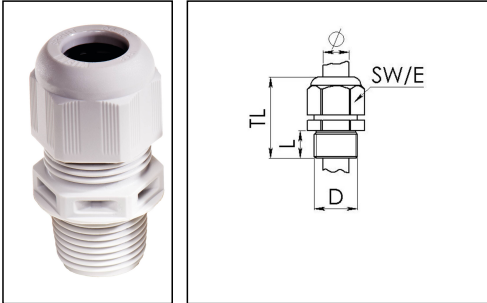

NSKV 1 1/4 LT LG

Cable gland LowTemp, polyamide, NPT 1 1/4", RAL 7035

Products may differ in size, colour and appearance to those shown. If you require further information or customisation, please contact us directly.

Material cable gland	Polyamide
Material sealing gasket	Silicone
Protection class	IP68 (5 bar 30 min), IP69
Temp. range min	-60 °C
Temp. range max	100 °C
Glow wire test	750 °C
Thread type	NPT
Ø Connection thread D	1 1/4"
Length screw-in thread L	18 mm
Ø cable diameter min	16 mm
Ø cable diameter max	28 mm
Key width SW	46 mm
Collar diameter (E)	51 mm
Total length TL	60 mm - 72 mm
Type of cable anchorage	A
Install. torques fitting	20 N m
Install. torques cap nut	20 N m
Product Color	RAL 7035
Type	NSKV 1 1/4 LT LG
Order no. RAL 7035	10061952
Packing unit	10
EAN number	4007685619523
Tariff number	39269097
ETIM-Classification	EC000441