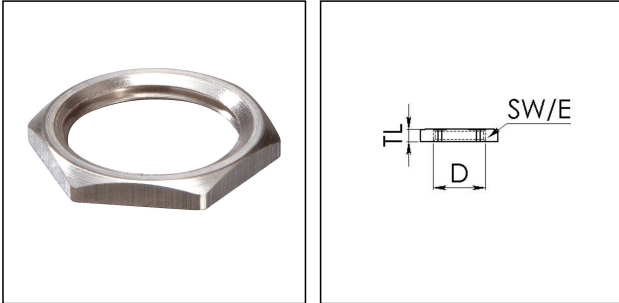

## MMU 21

Locknut, brass nickel-plated, Pg21

Products may differ in size, colour and appearance to those shown. If you require further information or customisation, please contact us directly.

<b>Material</b>	Brass nickel-plated
<b>Surface</b>	Nickel-plated
<b>Temp. range min</b>	-200 °C
<b>Temp. range max</b>	250 °C
<b>Thread type</b>	PG
<b>Ø Connection thread D</b>	21
<b>Key width SW</b>	32 mm
<b>Collar diameter (E)</b>	36 mm
<b>Total length TL</b>	3,5 mm
<b>Order no. nickel-plated</b>	10062146
<b>Type</b>	MMU 21
<b>Packing unit</b>	100
<b>EAN number</b>	4007685621465
<b>Tariff number</b>	74153300
<b>ETIM-Classification</b>	EC000940