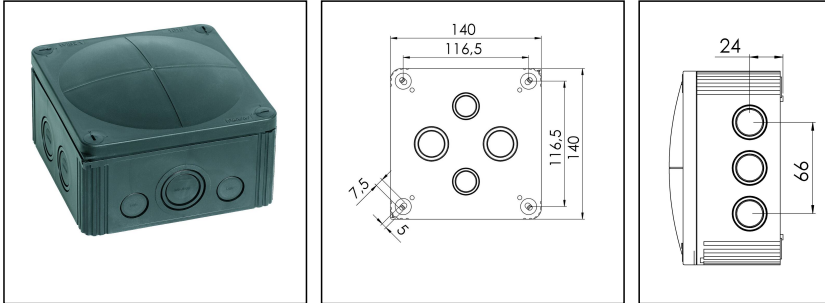

COMBI 1010 BK

Junction box 140x140x82mm, polypropylene, RAL 9005

Products may differ in size, colour and appearance to those shown. If you require further information or customisation, please contact us directly.

Material	Polypropylene
Material sealing gasket	TPE
Temp. range min	-30 °C
Temp. range max	100 °C
Temperatures during install.	-5 °C - 60 °C
Protection class	IP66 / IP67
Glow wire test	750 °C
Voltage	690 V
Rated cross section	10 mm ²
Fixing	4 internal openings
Ø cable diameter min	6 mm
Ø cable diameter max	21 mm
External dimensions LxWxH	140 x 140 x 82mm
Using for cable gland	
Product Color	RAL 9005
WISKA-Order no.	10062214
Type	COMBI 1010 BK
Packing unit	2
ETIM-Classification	EC002600
EAN number	4007685622141
Tariff number	39269097