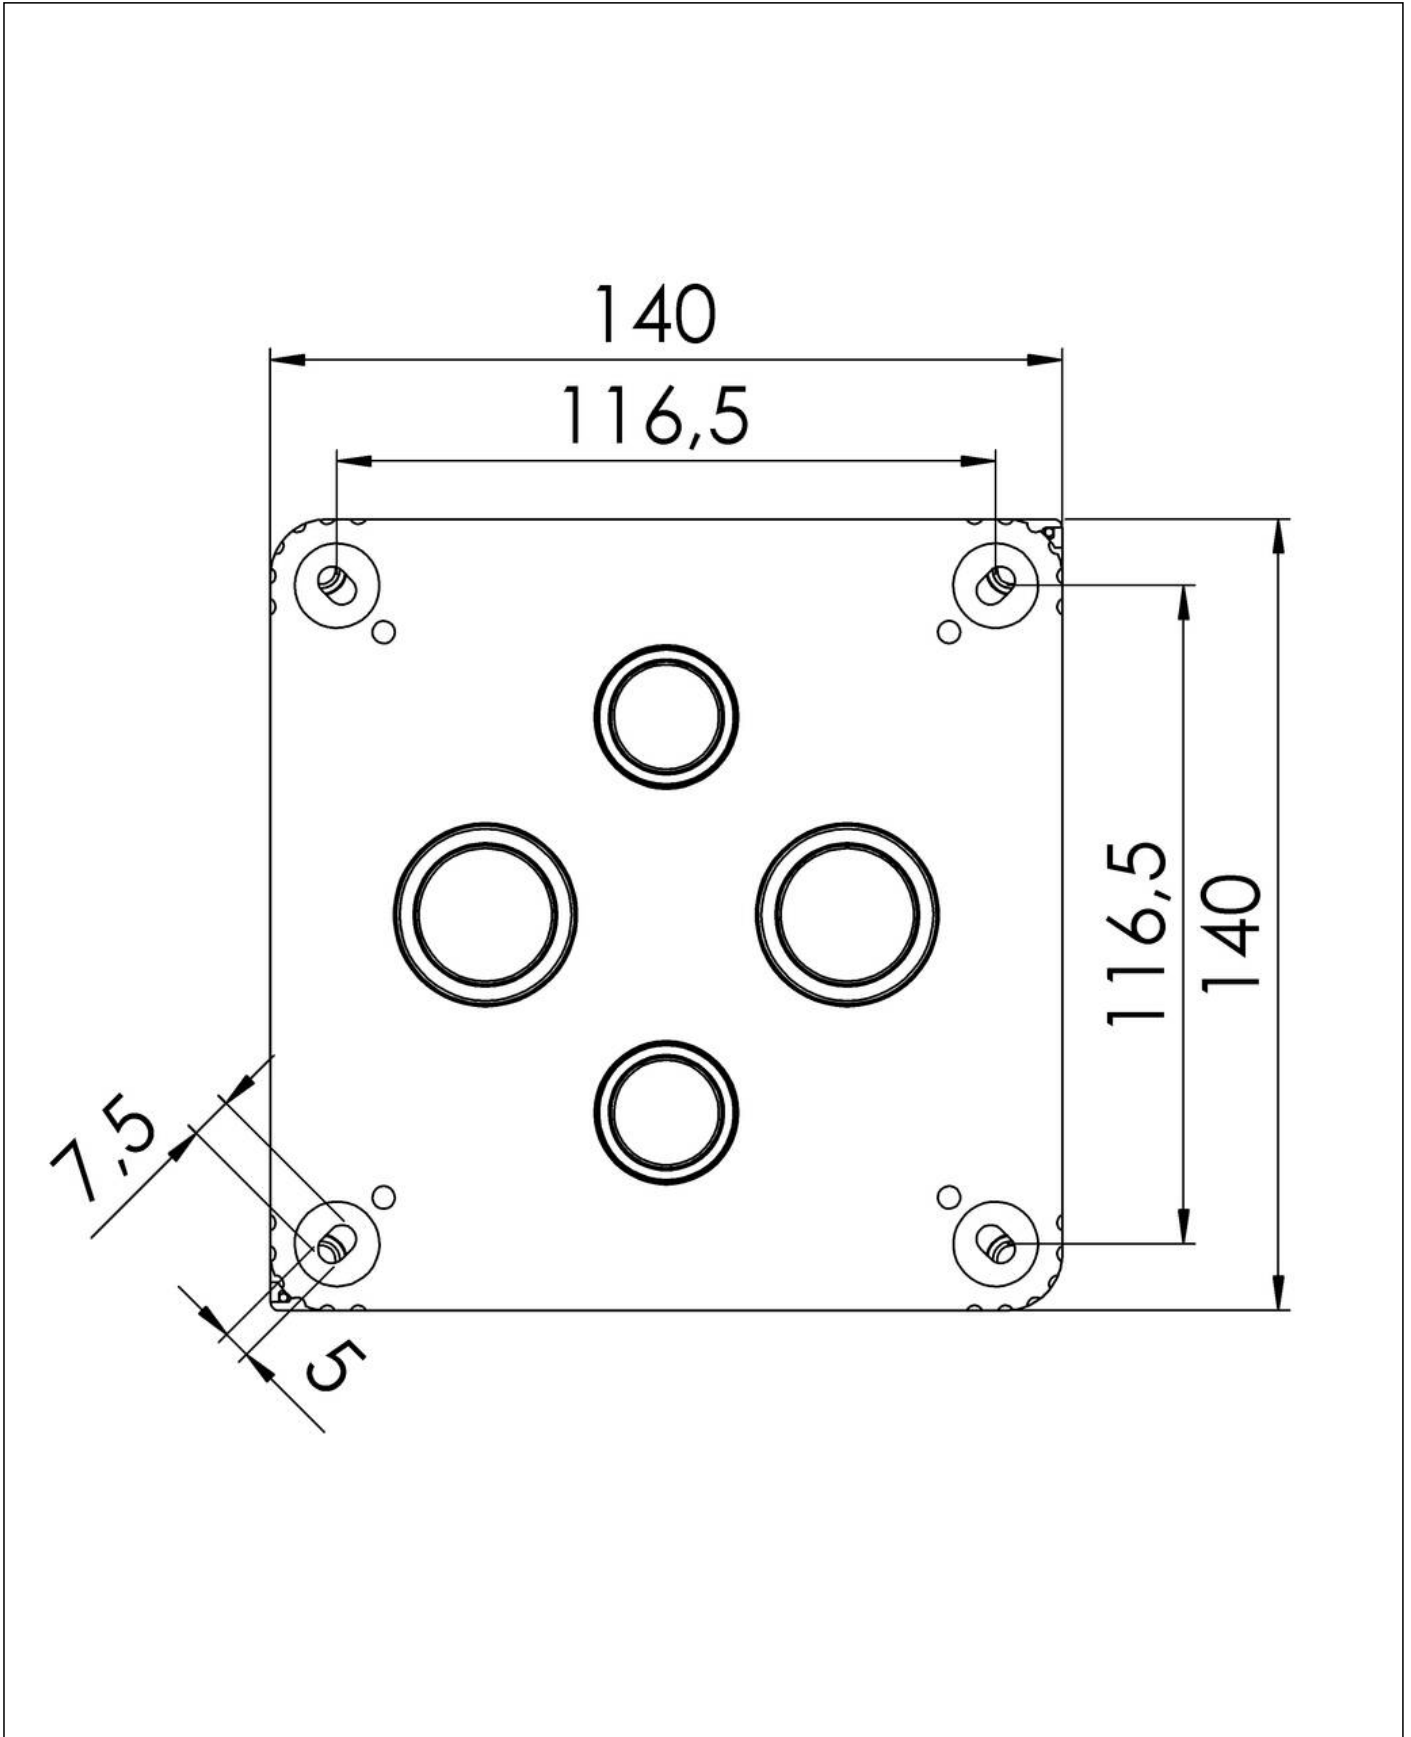

Your Contact:

WISKA Hoppmann GmbH

Kisdorfer Weg 28 · 24568 Kaltenkirchen · Germany

☎ +49-4191-508-0 · 📠 +49-4191-508-209

contact@wiska.de · www.wiska.com