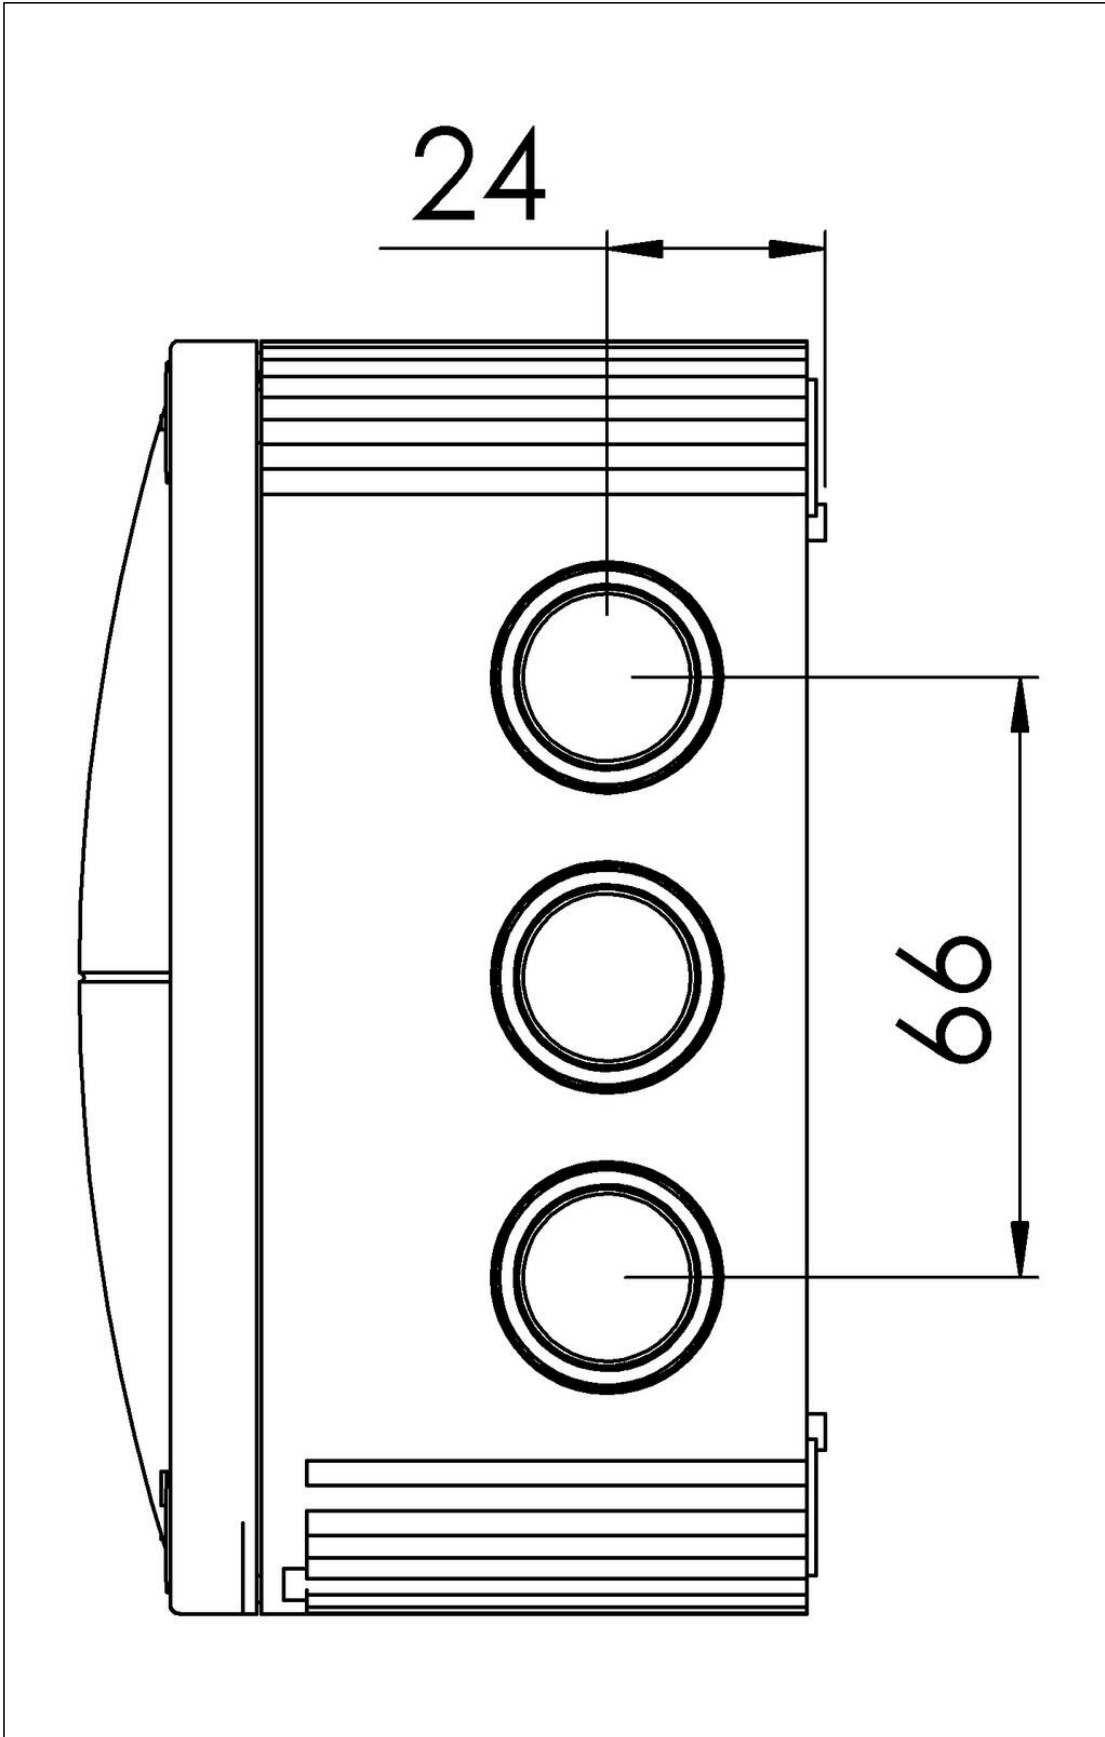

Your Contact:

WISKA Hoppmann GmbH

Kisdorfer Weg 28 · 24568 Kaltenkirchen · Germany

☎ +49-4191-508-0 · 📠 +49-4191-508-209

✉ contact@wiska.de · www.wiska.com