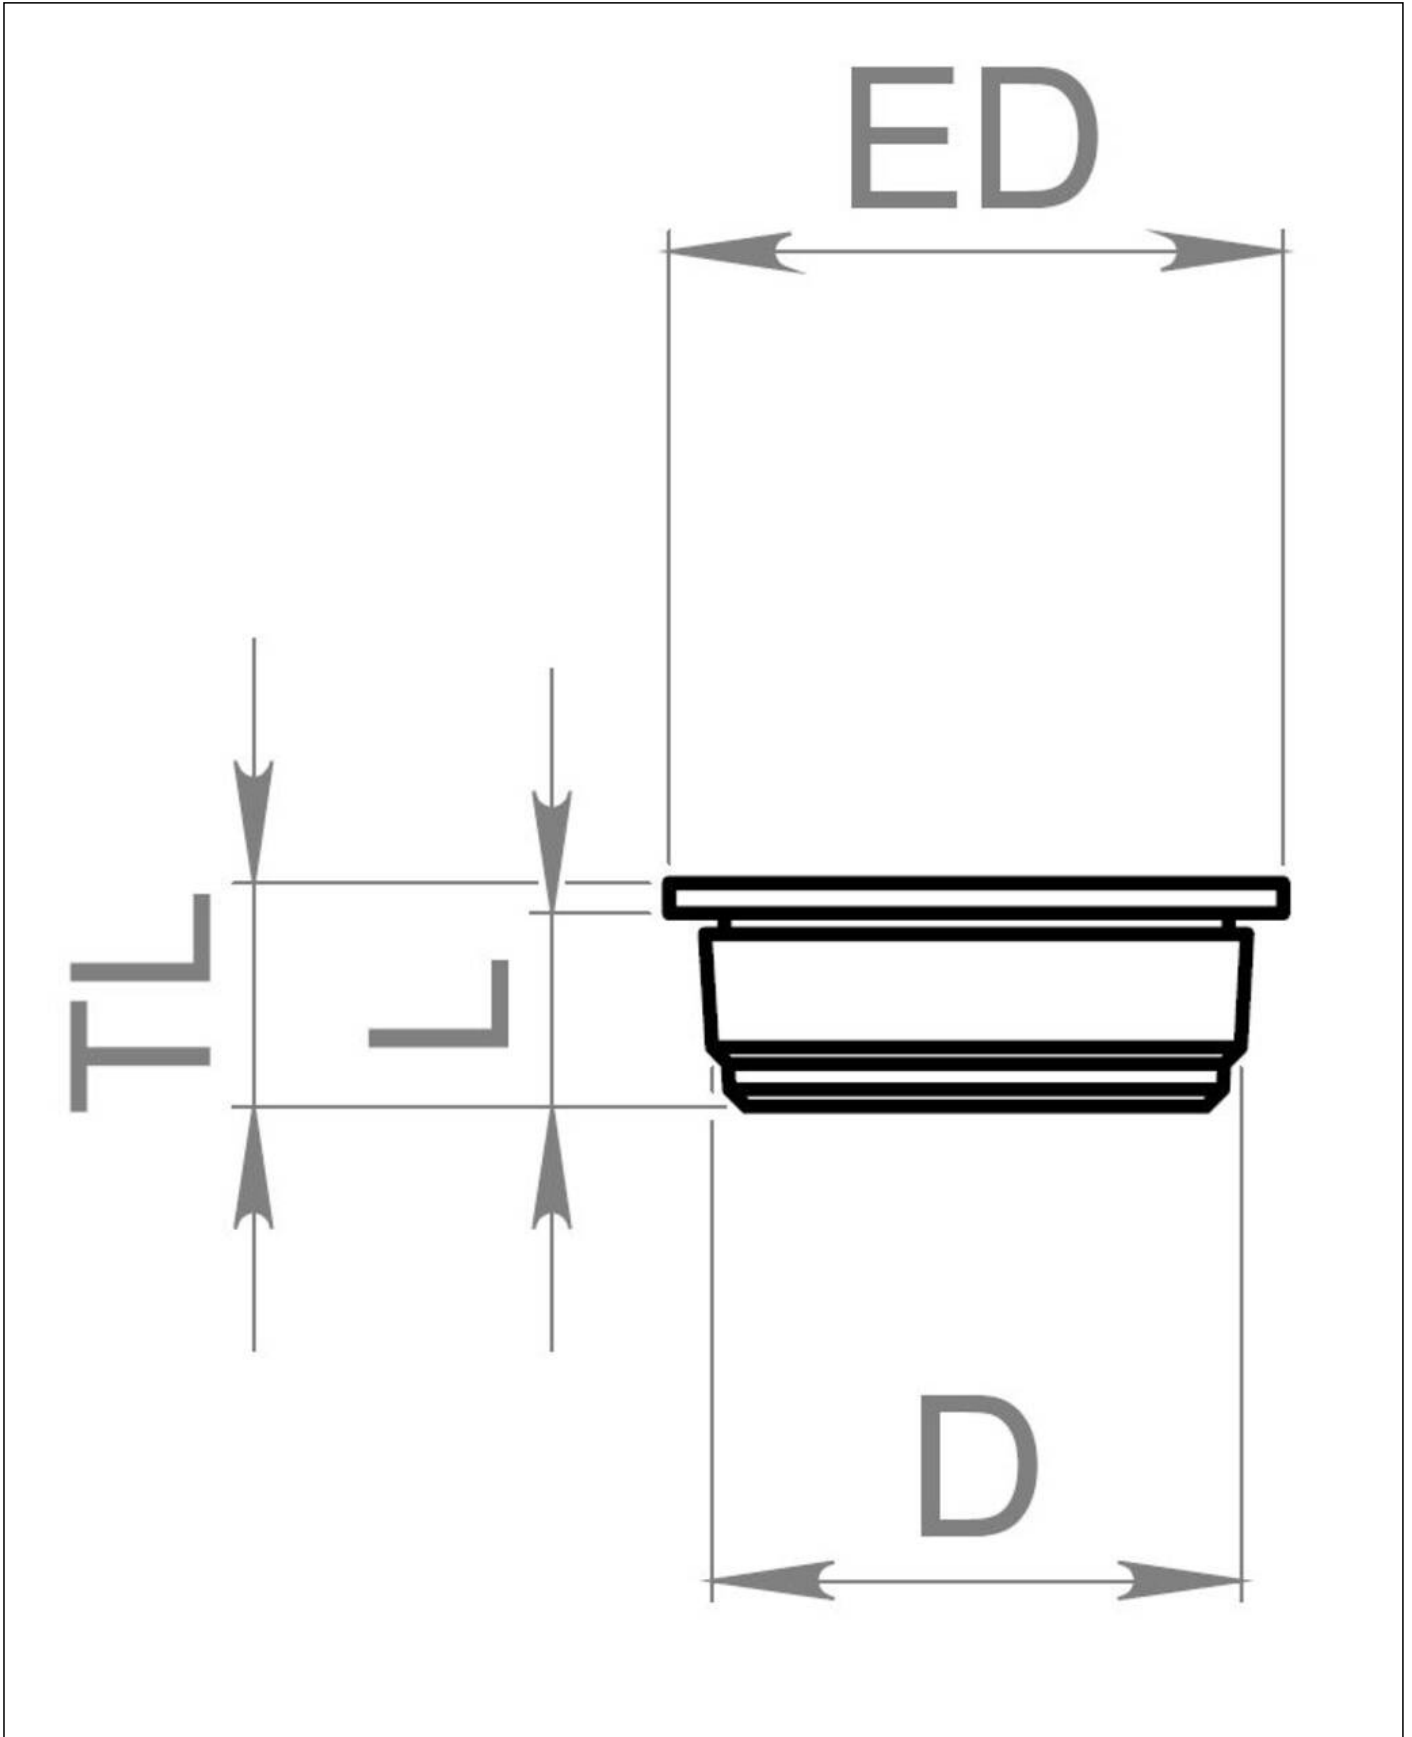

Your Contact:

WISKA Hoppmann GmbH

Kisdorfer Weg 28 · 24568 Kaltenkirchen · Germany

☎ +49-4191-508-0 · 📠 +49-4191-508-209

✉ contact@wiska.de · www.wiska.com