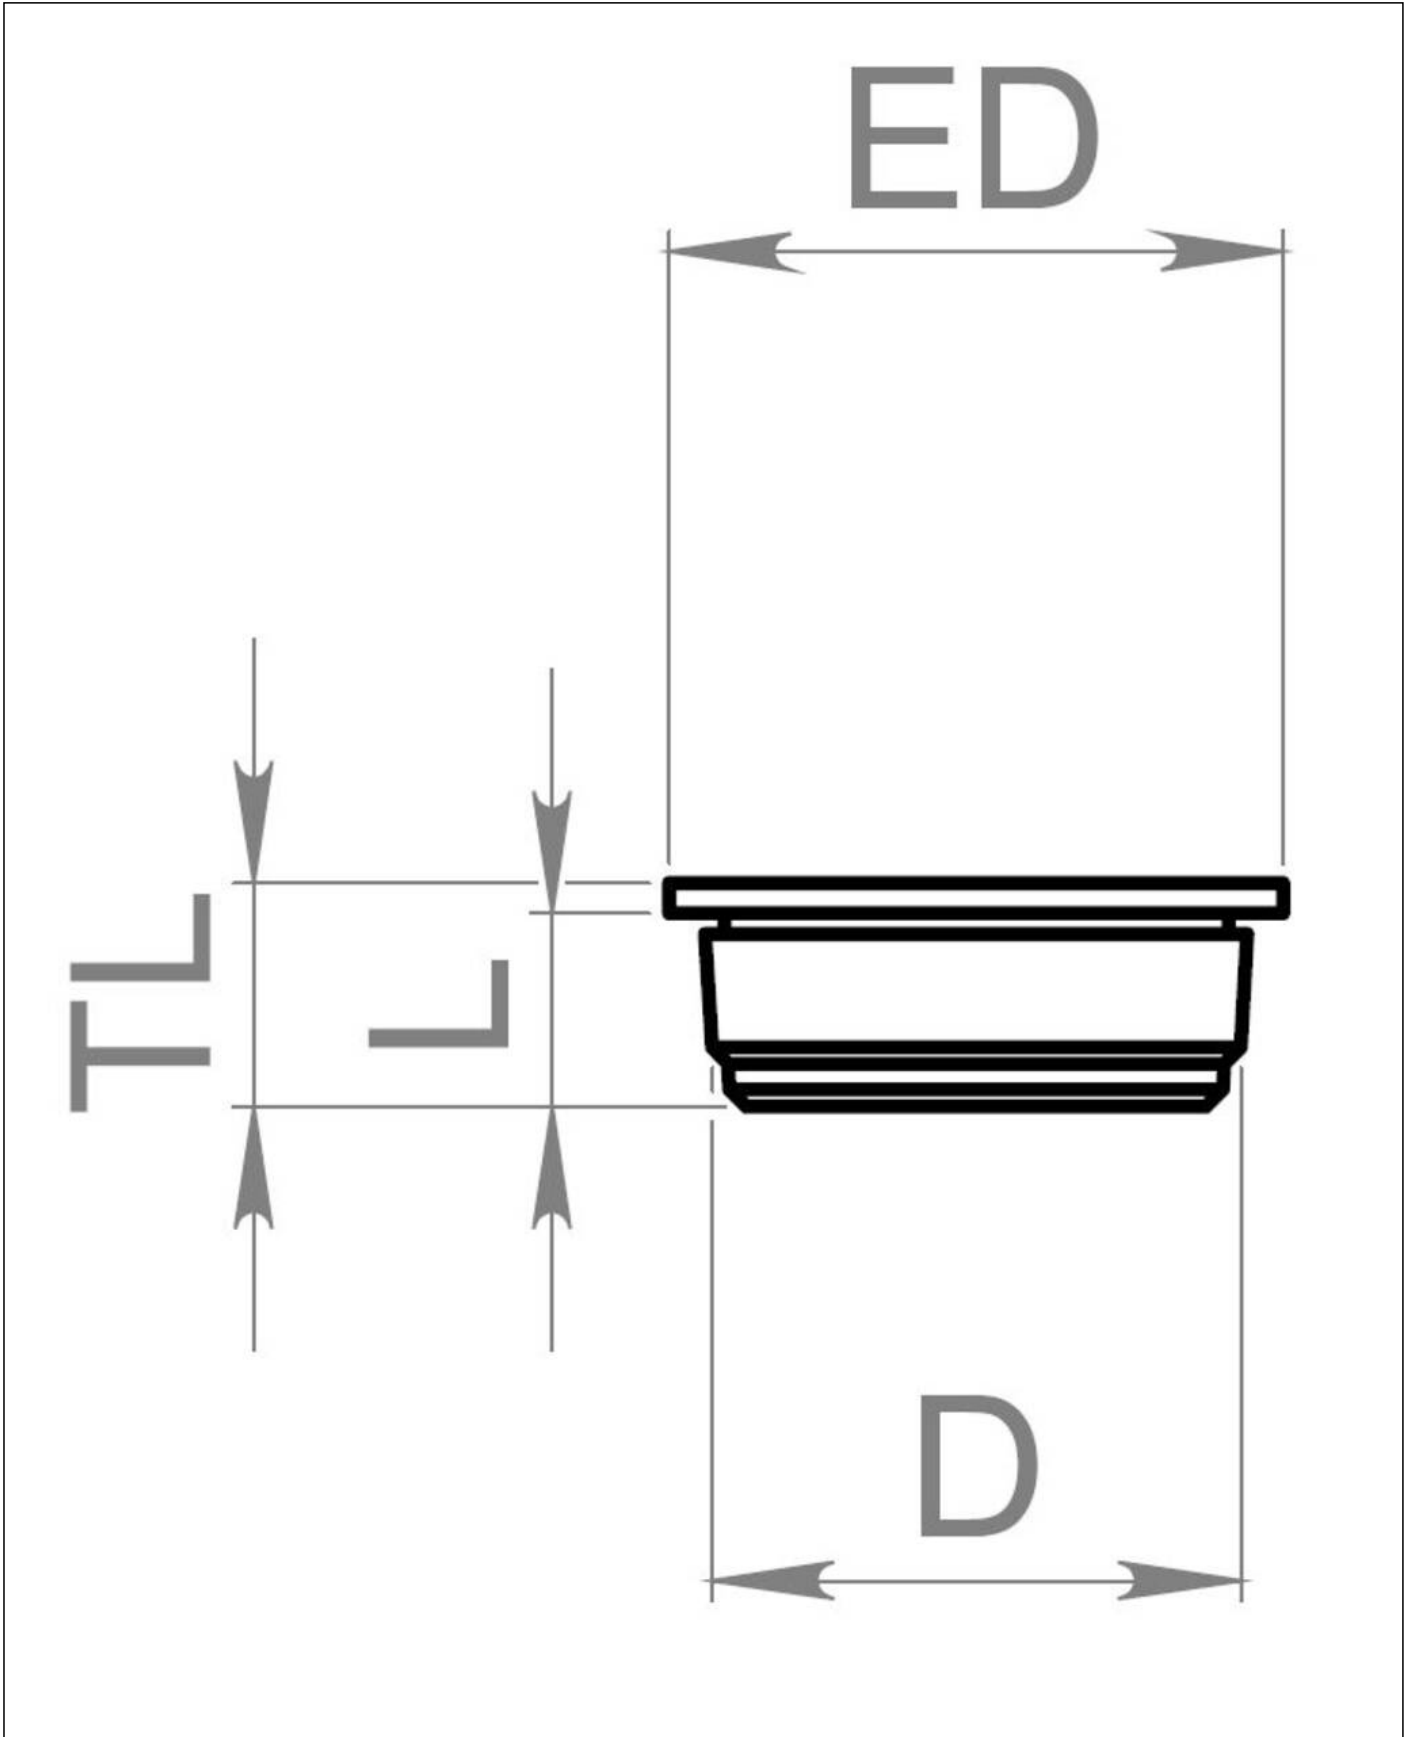

Your Contact:

WISKA Hoppmann GmbH

Kisdorfer Weg 28 · 24568 Kaltenkirchen · Germany

☎ +49-4191-508-0 · 📠 +49-4191-508-209

contact@wiska.de · www.wiska.com