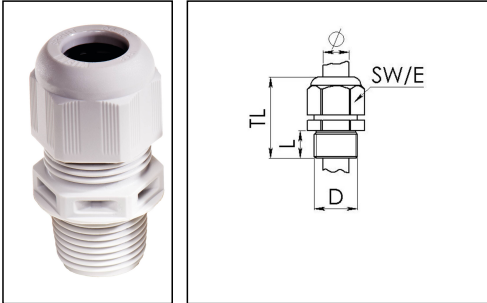

NSKV 1/4 LG

Cable gland, polyamide, NPT 1/4", RAL 7035

Products may differ in size, colour and appearance to those shown. If you require further information or customisation, please contact us directly.

Material cable gland	Polyamide
Material sealing gasket	EPDM
Protection class	IP69, IP68 (5 bar 30 min)
Temp. range min	-40 °C
Temp. range max	100 °C
Glow wire test	750 °C
Thread type	NPT
Ø Connection thread D	1/4"
Length screw-in thread L	15 mm
Ø cable diameter min	3 mm
Ø cable diameter max	7 mm
Key width SW	16 mm
Collar diameter (E)	18 mm
Total length TL	33 mm - 38 mm
Type of cable anchorage	A
Install. torques fitting	2 N m
Install. torques cap nut	2 N m
Impact category	2
Product Color	RAL 7035
Type	NSKV 1/4 LG
Order no. RAL 7035	10062655
Packing unit	50
EAN number	4007685626552
Tariff number	39269097
ETIM-Classification	EC000441