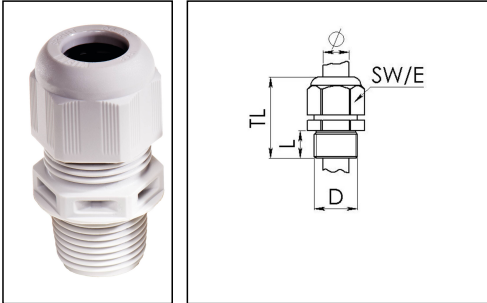

NSKV 1 LG

Cable gland, polyamide, NPT 1", RAL 7035

Products may differ in size, colour and appearance to those shown. If you require further information or customisation, please contact us directly.

Material cable gland	Polyamide
Material sealing gasket	EPDM
Protection class	IP69, IP68 (5 bar 30 min)
Temp. range min	-40 °C
Temp. range max	100 °C
Glow wire test	750 °C
Thread type	NPT
Ø Connection thread D	1"
Length screw-in thread L	15 mm
Ø cable diameter min	13 mm
Ø cable diameter max	21 mm
Key width SW	36 mm
Collar diameter (E)	40 mm
Total length TL	50 mm - 59 mm
Type of cable anchorage	A
Install. torques fitting	15 N m
Install. torques cap nut	4 N m
Impact category	4
Product Color	RAL 7035
Type	NSKV 1 LG
Order no. RAL 7035	10062659
Packing unit	25
EAN number	4007685626590
Tariff number	39269097
ETIM-Classification	EC000441