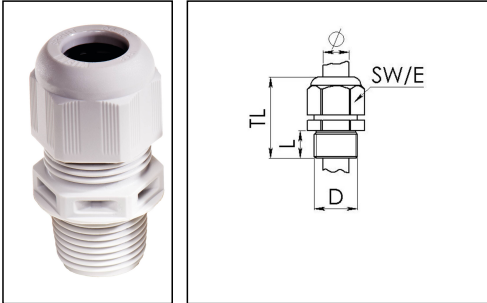

NSKV 1 1/2 LG

Cable gland, polyamide, NPT 1 1/2", RAL 7035

Products may differ in size, colour and appearance to those shown. If you require further information or customisation, please contact us directly.

Material cable gland	Polyamide
Material sealing gasket	EPDM
Protection class	IP69, IP68 (5 bar 30 min)
Temp. range min	-40 °C
Temp. range max	100 °C
Glow wire test	750 °C
Thread type	NPT
Ø Connection thread D	1 1/2"
Length screw-in thread L	18 mm
Ø cable diameter min	21 mm
Ø cable diameter max	35 mm
Key width SW	55 mm
Collar diameter (E)	61 mm
Total length TL	65 mm - 78 mm
Type of cable anchorage	A
Install. torques fitting	30 N m
Install. torques cap nut	30 N m
Impact category	5
Product Color	RAL 7035
Type	NSKV 1 1/2 LG
Order no. RAL 7035	10062732
Packing unit	4
EAN number	4007685008587
Tariff number	39269097
ETIM-Classification	EC000441