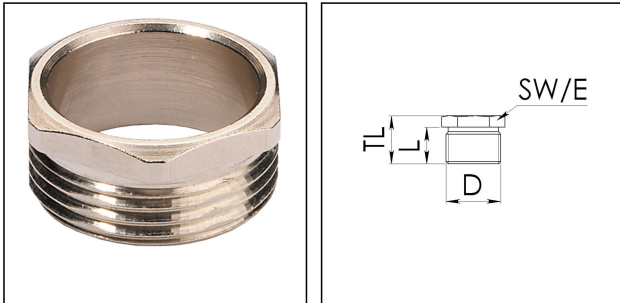

## EMDRU 12

Pressure screw, brass nickel-plated, M12

Products may differ in size, colour and appearance to those shown. If you require further information or customisation, please contact us directly.

<b>Material</b>	Brass nickel-plated
<b>Temp. range min</b>	-200 °C
<b>Temp. range max</b>	250 °C
<b>Thread type</b>	M
<b>Ø Connection thread D</b>	12
<b>Lead</b>	1,5
<b>Length screw-in thread L</b>	6 mm
<b>Key width SW</b>	12 mm
<b>Collar diameter (E)</b>	13 mm
<b>Total length TL</b>	8,5 mm
<b>Surface</b>	Nickel-plated
<b>Order no. nickel-plated</b>	10062900
<b>Type</b>	EMDRU 12
<b>Packing unit</b>	100
<b>EAN number</b>	4007685629003
<b>Tariff number</b>	74198090