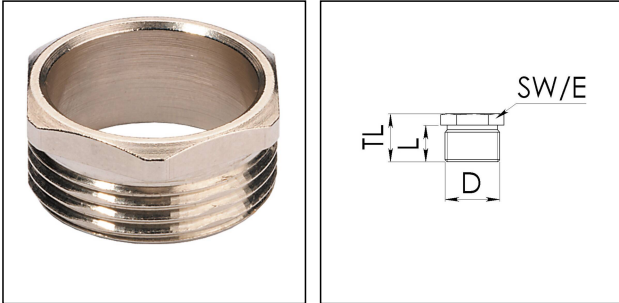

EMDRU 32

Pressure screw, brass nickel-plated, M32

Products may differ in size, colour and appearance to those shown. If you require further information or customisation, please contact us directly.

Material	Brass nickel-plated
Temp. range min	-200 °C
Temp. range max	250 °C
Thread type	M
Ø Connection thread D	32
Lead	1,5
Length screw-in thread L	8 mm
Key width SW	32 mm
Collar diameter (E)	35 mm
Total length TL	12 mm
Surface	Nickel-plated
Order no. nickel-plated	10062904
Type	EMDRU 32
Packing unit	25
EAN number	4007685629041
Tariff number	74198090