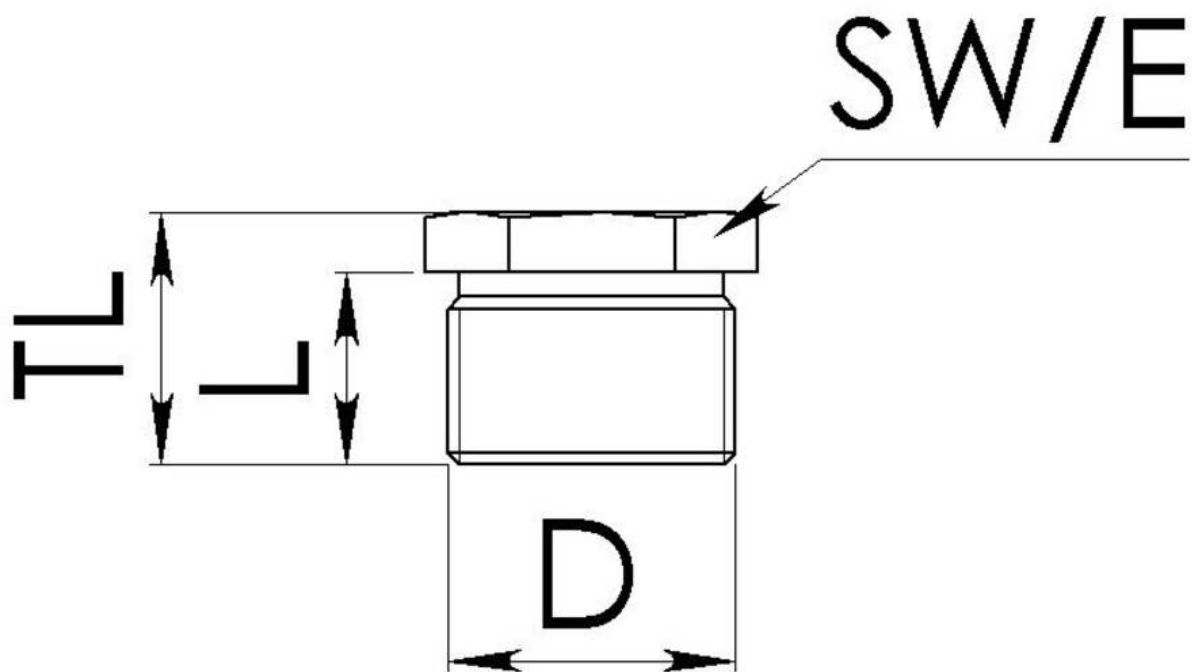

Your Contact:

WISKA Hoppmann GmbH

Kisdorfer Weg 28 · 24568 Kaltenkirchen · Germany

☎ +49-4191-508-0 · 📠 +49-4191-508-209

contact@wiska.de · www.wiska.com