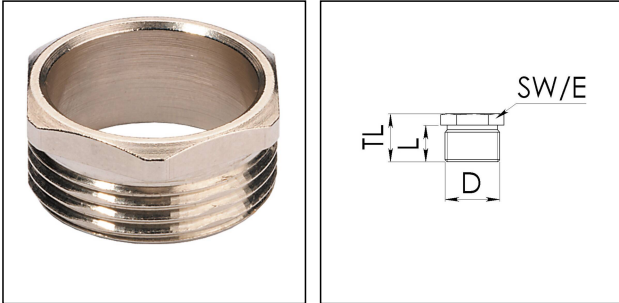

EMDRU 63

Pressure screw, brass nickel-plated, M63

Products may differ in size, colour and appearance to those shown. If you require further information or customisation, please contact us directly.

Material	Brass nickel-plated
Temp. range min	-200 °C
Temp. range max	250 °C
Thread type	M
Ø Connection thread D	63
Lead	1,5
Length screw-in thread L	11,5 mm
Key width SW	64 mm
Collar diameter (E)	71 mm
Total length TL	17,5 mm
Surface	Nickel-plated
Order no. nickel-plated	10062907
Type	EMDRU 63
Packing unit	10
EAN number	4007685629072
Tariff number	74198090