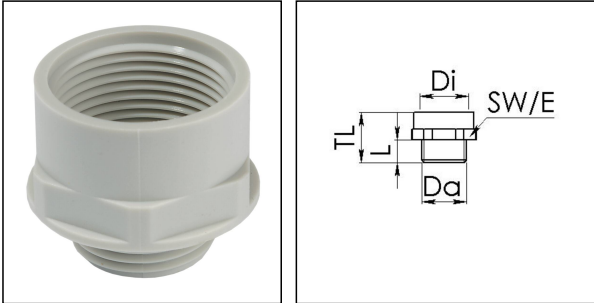

## APM 16/20 LG

Adaptor polyamide, RAL 7035, Pg16 / M20

Products may differ in size, colour and appearance to those shown. If you require further information or customisation, please contact us directly.

<b>Material</b>	Polyamide, fibre reinforced
<b>Temp. range min</b>	-40 °C
<b>Temp. range max</b>	100 °C
<b>Glow wire test</b>	650 °C
<b>Thread type outer</b>	PG
<b>Ø outer thread</b>	16
<b>Length screw-in thread L</b>	10 mm
<b>Thread type inner</b>	M
<b>Ø inner thread</b>	20
<b>Lead inner</b>	1,5
<b>Length internal thread</b>	15,5 mm
<b>Total length TL</b>	28 mm
<b>Key width SW</b>	27 mm
<b>Collar diameter (E)</b>	30 mm
<b>Form</b>	A
<b>Product Color</b>	RAL 7035
<b>Order no. RAL 7035</b>	10063661
<b>Type</b>	APM 16/20 LG
<b>Packing unit</b>	25
<b>EAN number</b>	4007685636612
<b>Tariff number</b>	39269097
<b>ETIM-Classification</b>	EC000938