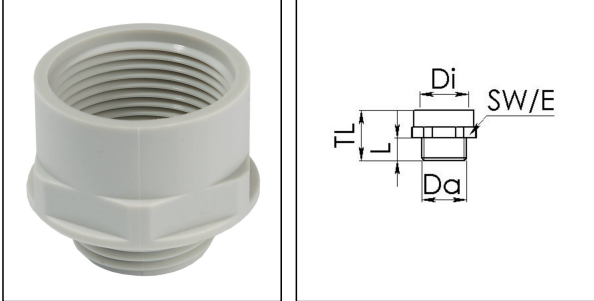

APM 21/25 LG

Adaptor polyamide, RAL 7035, Pg21 / M25

Products may differ in size, colour and appearance to those shown. If you require further information or customisation, please contact us directly.

Material	Polyamide, fibre reinforced
Temp. range min	-40 °C
Temp. range max	100 °C
Glow wire test	650 °C
Thread type outer	PG
Ø outer thread	21
Length screw-in thread L	12 mm
Thread type inner	M
Ø inner thread	25
Lead inner	1,5
Length internal thread	15,5 mm
Total length TL	30 mm
Key width SW	33 mm
Collar diameter (E)	36 mm
Form	A
Product Color	RAL 7035
Order no. RAL 7035	10063664
Type	APM 21/25 LG
Packing unit	10
EAN number	4007685636643
Tariff number	39269097
ETIM-Classification	EC000938