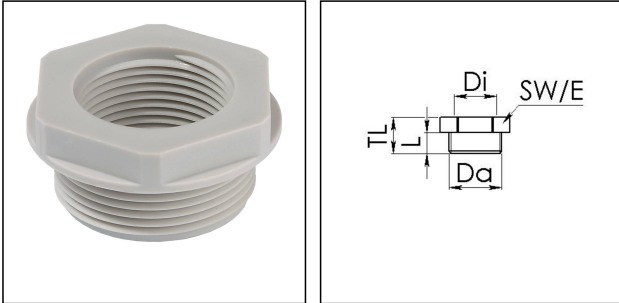

## APM 36/40 LG

Adaptor polyamide, RAL 7035, Pg36 / M40

Products may differ in size, colour and appearance to those shown. If you require further information or customisation, please contact us directly.

<b>Material</b>	Polyamide, fibre reinforced
<b>Temp. range min</b>	-40 °C
<b>Temp. range max</b>	100 °C
<b>Glow wire test</b>	650 °C
<b>Thread type outer</b>	PG
<b>Ø outer thread</b>	36
<b>Length screw-in thread L</b>	14 mm
<b>Thread type inner</b>	M
<b>Ø inner thread</b>	40
<b>Lead inner</b>	1,5
<b>Total length TL</b>	21 mm
<b>Key width SW</b>	53 mm
<b>Collar diameter (E)</b>	59 mm
<b>Form</b>	B
<b>Product Color</b>	RAL 7035
<b>Order no. RAL 7035</b>	10063670
<b>Type</b>	APM 36/40 LG
<b>Packing unit</b>	10
<b>EAN number</b>	4007685636704
<b>Tariff number</b>	39269097
<b>ETIM-Classification</b>	EC000938