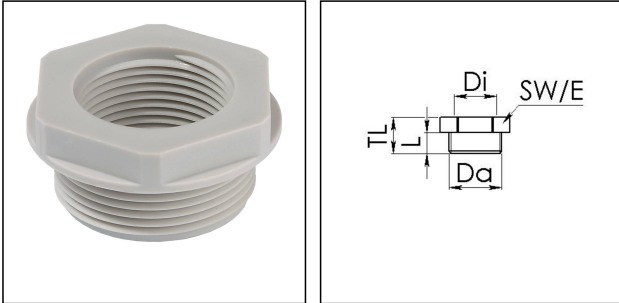

APM 48/50 LG

Adaptor polyamide, RAL 7035, Pg48 / M50

Products may differ in size, colour and appearance to those shown. If you require further information or customisation, please contact us directly.

Material	Polyamide, fibre reinforced
Temp. range min	-40 °C
Temp. range max	100 °C
Glow wire test	650 °C
Thread type outer	PG
Ø outer thread	48
Length screw-in thread L	15 mm
Thread type inner	M
Ø inner thread	50
Lead inner	1,5
Total length TL	22 mm
Key width SW	65 mm
Collar diameter (E)	72 mm
Form	B
Product Color	RAL 7035
Order no. RAL 7035	10063676
Type	APM 48/50 LG
Packing unit	5
EAN number	4007685636766
Tariff number	39269097
ETIM-Classification	EC000938