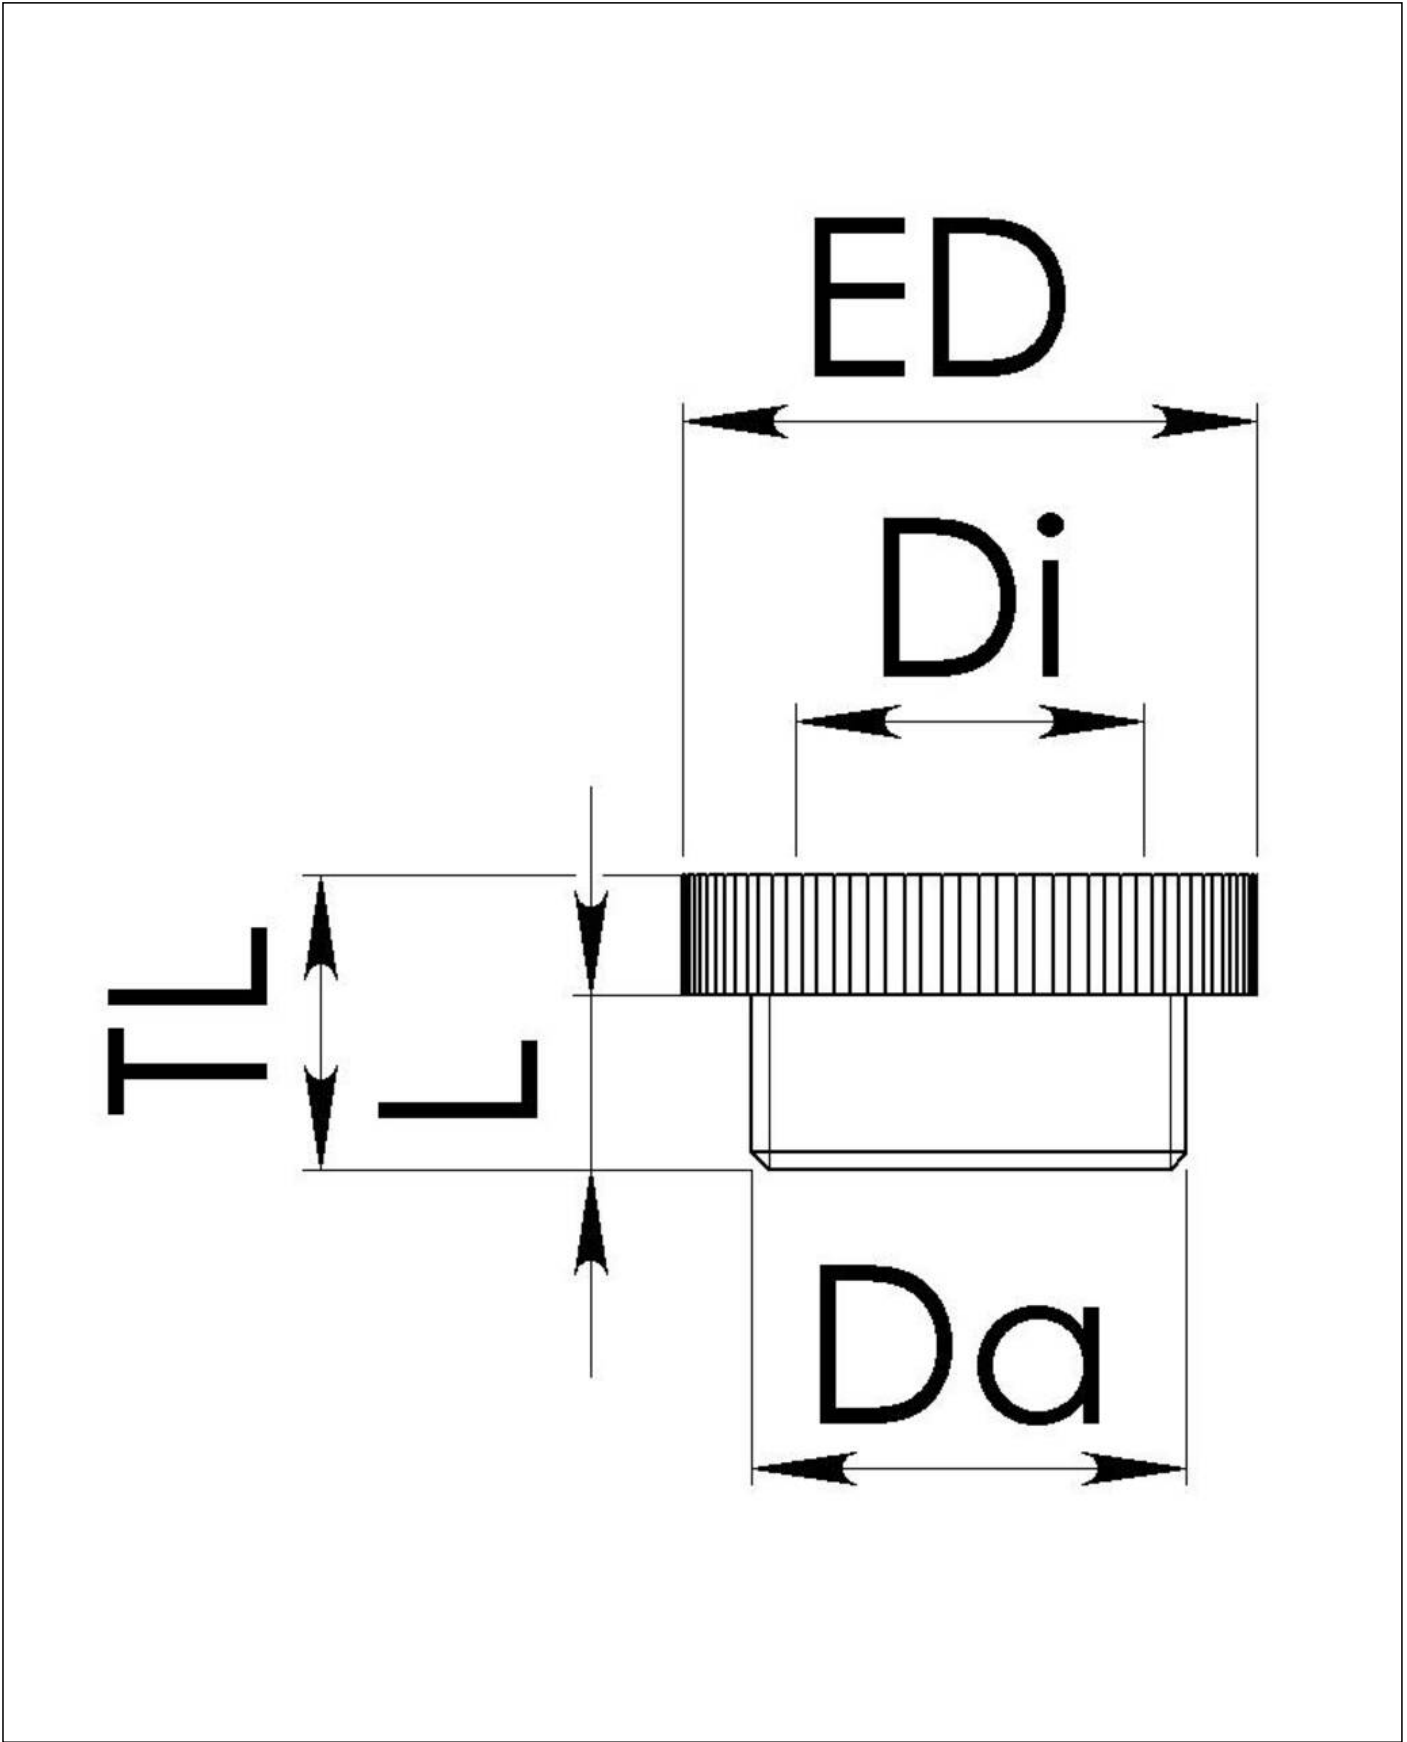

Your Contact:
WISKA Hoppmann GmbH
Kisdorfer Weg 28 · 24568 Kaltenkirchen · Germany
☎ +49-4191-508-0 · 📠 +49-4191-508-209
contact@wiska.de · www.wiska.com