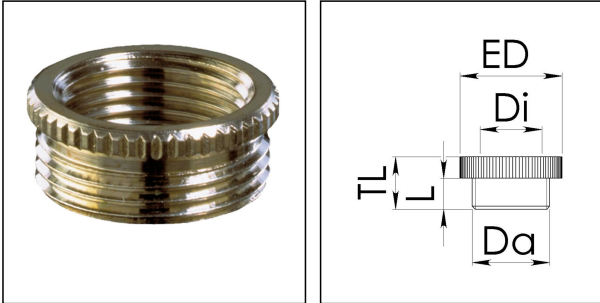

## MRM 50/32

Reduction adaptor, brass nickel-plated, M50/M32

Products may differ in size, colour and appearance to those shown. If you require further information or customisation, please contact us directly.

|                                 |                     |
|---------------------------------|---------------------|
| <b>Material</b>                 | Brass nickel-plated |
| <b>Temp. range min</b>          | -200 °C             |
| <b>Temp. range max</b>          | 250 °C              |
| <b>Thread type outer</b>        | M                   |
| <b>Ø outer thread</b>           | 50                  |
| <b>Lead outer</b>               | 1,5                 |
| <b>Length screw-in thread L</b> | 9 mm                |
| <b>Thread type inner</b>        | M                   |
| <b>Ø inner thread</b>           | 32                  |
| <b>Lead inner</b>               | 1,5                 |
| <b>External diameter ED</b>     | 55 mm               |
| <b>Total length TL</b>          | 14 mm               |
| <b>Surface</b>                  | Nickel-plated       |
| <b>Order no. nickel-plated</b>  | 10063949            |
| <b>Type</b>                     | MRM 50/32           |
| <b>Packing unit</b>             | 10                  |
| <b>EAN number</b>               | 4007685639491       |
| <b>Tariff number</b>            | 74198090            |
| <b>ETIM-Classification</b>      | EC000938            |