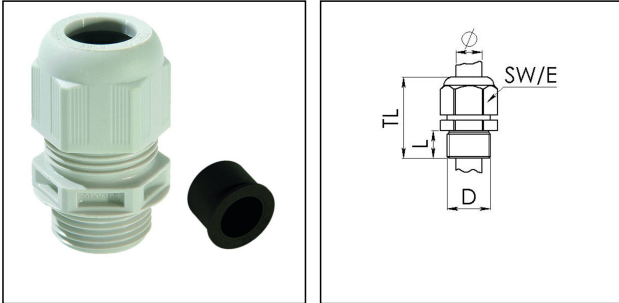

ESKV-RDE 12 LG

Cable gland with reduction sealing insert, polyamide, M12, RAL 7035

Products may differ in size, colour and appearance to those shown. If you require further information or customisation, please contact us directly.

Material cable gland	Polyamide
Material sealing gasket	EPDM
Protection class	IP69, IP68 (5 bar 30 min)
Temp. range min	-40 °C
Temp. range max	100 °C
Glow wire test	750 °C
Thread type	M
Ø Connection thread D	12
Lead	1,5
Length screw-in thread L	9 mm
Ø cable diameter min	1 mm
Ø cable diameter max	7 mm
Key width SW	16 mm
Collar diameter (E)	18 mm
Total length TL	29 mm - 34 mm
Type of cable anchorage	A
Install. torques fitting	2 N m
Install. torques fitting/EADR	2 N m
Install. torques cap nut	2 N m
Impact category	2
Advice	With reduction insert
Product Color	RAL 7035
Type	ESKV-RDE 12 LG
Order no. RAL 7035	10064976
Packing unit	50