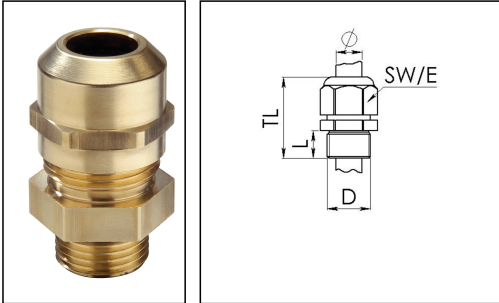

MMSKV 16

Cable gland, brass DIN 89285, M16

Products may differ in size, colour and appearance to those shown. If you require further information or customisation, please contact us directly.

Material cable gland	Brass
Material clamping cage	Polyamide
Material sealing gasket	EPDM
Temp. range min	-40 °C
Temp. range max	100 °C
Protection class	IP68 (5 bar 30 min), IP69
Thread type	M
Ø Connection thread D	16
Lead	1,5
Length screw-in thread L	9 mm
Ø cable diameter min	4,5 mm
Ø cable diameter max	10 mm
Key width SW	20 mm
Collar diameter (E)	22 mm
Total length TL	30 mm - 38 mm
Type of cable anchorage	A
Install. torques fitting	4 N m
Install. torques cap nut	4 N m
Impact category	6
Surface	Bright
Order no. bright	10065101
Type	MMSKV 16
Packing unit	1
Tariff number	74198090
EAN number	4007685651011