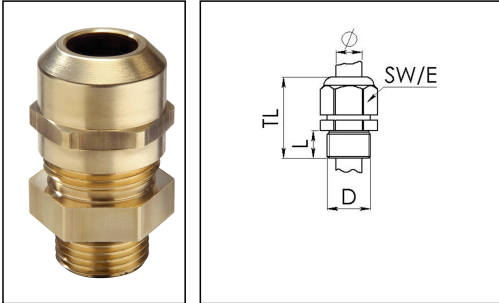

MMSKV 24

Cable gland, brass DIN 89285, M24

Products may differ in size, colour and appearance to those shown. If you require further information or customisation, please contact us directly.

Material cable gland	Brass
Material clamping cage	Polyamide
Material sealing gasket	EPDM
Temp. range min	-40 °C
Temp. range max	100 °C
Protection class	IP68 (5 bar 30 min), IP69
Thread type	M
Ø Connection thread D	24
Lead	1,5
Length screw-in thread L	11 mm
Ø cable diameter min	9 mm
Ø cable diameter max	17 mm
Key width SW	29 mm
Collar diameter (E)	32 mm
Total length TL	37 mm - 46 mm
Type of cable anchorage	A
Install. torques fitting	10 N m
Install. torques cap nut	10 N m
Impact category	6
Surface	Bright
Order no. bright	10065103
Type	MMSKV 24
Packing unit	1
Tariff number	74198090
EAN number	4007685651035