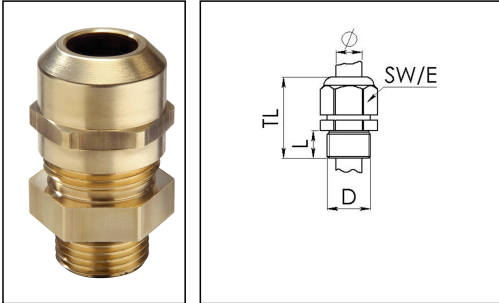

MMSKV 30

Cable gland, brass DIN 89285, M30

Products may differ in size, colour and appearance to those shown. If you require further information or customisation, please contact us directly.

Material cable gland	Brass
Material clamping cage	Polyamide
Material sealing gasket	EPDM
Temp. range min	-40 °C
Temp. range max	100 °C
Protection class	IP68 (5 bar 30 min), IP69
Thread type	M
Ø Connection thread D	30
Lead	2
Length screw-in thread L	12 mm
Ø cable diameter min	13 mm
Ø cable diameter max	21 mm
Key width SW	36 mm
Collar diameter (E)	40 mm
Total length TL	40 mm - 48 mm
Type of cable anchorage	A
Install. torques fitting	20 N m
Install. torques cap nut	15 N m
Impact category	6
Surface	Bright
Order no. bright	10065104
Type	MMSKV 30
Packing unit	1
Tariff number	74198090
EAN number	4007685651042