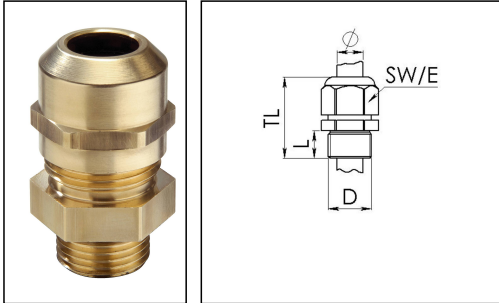

MMSKV 36

Cable gland, brass DIN 89285, M36

Products may differ in size, colour and appearance to those shown. If you require further information or customisation, please contact us directly.

Material cable gland	Brass
Material clamping cage	Polyamide
Material sealing gasket	EPDM
Temp. range min	-40 °C
Temp. range max	100 °C
Protection class	IP68 (5 bar 30 min), IP69
Thread type	M
Ø Connection thread D	36
Lead	2
Length screw-in thread L	13 mm
Ø cable diameter min	16 mm
Ø cable diameter max	28 mm
Key width SW	46 mm
Collar diameter (E)	50 mm
Total length TL	49 mm - 60 mm
Type of cable anchorage	A
Install. torques fitting	20 N m
Install. torques cap nut	15 N m
Impact category	6
Surface	Bright
Order no. bright	10065105
Type	MMSKV 36
Packing unit	1
Tariff number	74198090
EAN number	4007685651059