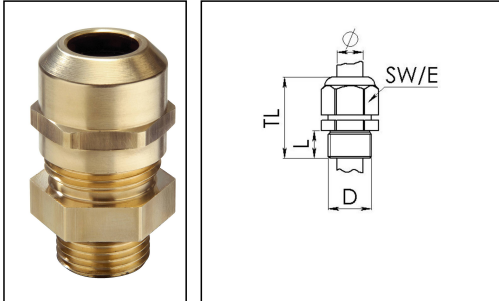

## MMSKV 56

Cable gland, brass DIN 89285, M56

Products may differ in size, colour and appearance to those shown. If you require further information or customisation, please contact us directly.

<b>Material cable gland</b>	Brass
<b>Material clamping cage</b>	Polyamide
<b>Material sealing gasket</b>	EPDM
<b>Temp. range min</b>	-40 °C
<b>Temp. range max</b>	100 °C
<b>Protection class</b>	IP68 (5 bar 30 min), IP69
<b>Thread type</b>	M
<b>Ø Connection thread D</b>	56
<b>Lead</b>	2
<b>Length screw-in thread L</b>	15 mm
<b>Ø cable diameter min</b>	34 mm
<b>Ø cable diameter max</b>	48 mm
<b>Key width SW</b>	68 mm
<b>Collar diameter (E)</b>	75 mm
<b>Total length TL</b>	61 mm - 72 mm
<b>Type of cable anchorage</b>	A
<b>Install. torques fitting</b>	40 N m
<b>Install. torques cap nut</b>	40 N m
<b>Impact category</b>	6
<b>Surface</b>	Bright
<b>Order no. bright</b>	10065107
<b>Type</b>	MMSKV 56
<b>Packing unit</b>	1
<b>Tariff number</b>	74198090
<b>EAN number</b>	4007685651073