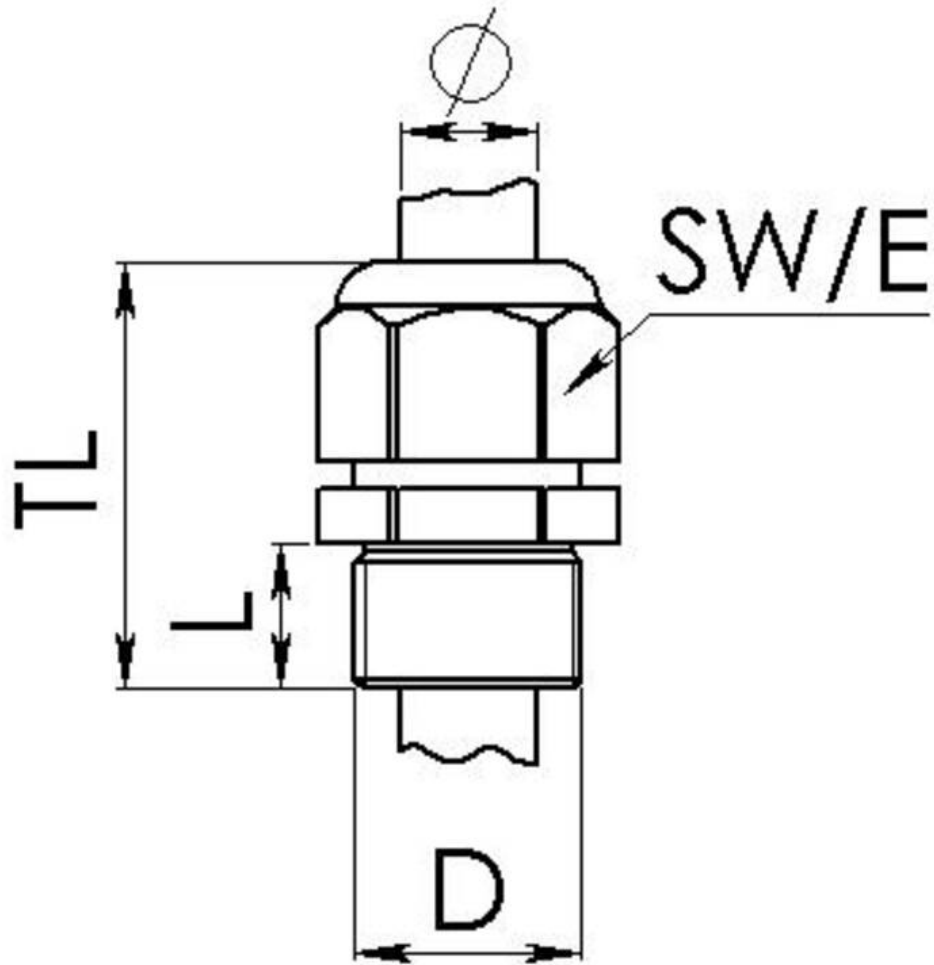

Your Contact:

WISKA Hoppmann GmbH

Kisdorfer Weg 28 · 24568 Kaltenkirchen · Germany

☎ +49-4191-508-0 · 📠 +49-4191-508-209

contact@wiska.de · www.wiska.com