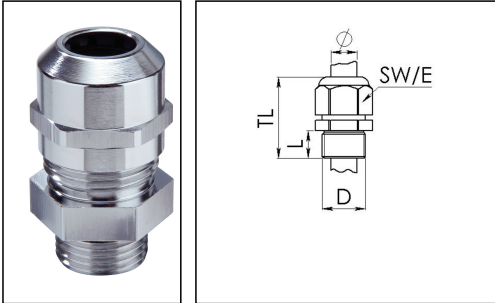

MMSKV 36/Cr

Cable gland, brass chromed-plated, DIN 89285, M36

Products may differ in size, colour and appearance to those shown. If you require further information or customisation, please contact us directly.

Material cable gland	Brass chromium-plated
Material clamping cage	Polyamide
Material sealing gasket	EPDM
Temp. range min	-40 °C
Temp. range max	100 °C
Protection class	IP68 (5 bar 30 min), IP69
Thread type	M
Ø Connection thread D	36
Lead	2
Length screw-in thread L	13 mm
Ø cable diameter min	16 mm
Ø cable diameter max	28 mm
Key width SW	46 mm
Collar diameter (E)	50 mm
Total length TL	49 mm - 60 mm
Type of cable anchorage	A
Install. torques fitting	20 N m
Install. torques cap nut	15 N m
Impact category	6
Surface	Chromium-plated
Order no. chrome-plated	10065119
Type	MMSKV 36/Cr
Packing unit	1
Tariff number	74198090
EAN number	4007685651196