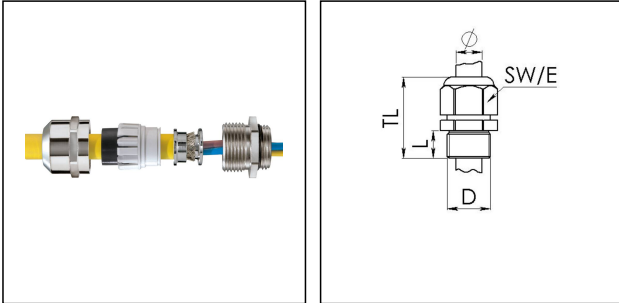

MMSKV 45 EMV-Z

Cable gland DIN 89285, brass, earthing cones DIN 89345, M45

Products may differ in size, colour and appearance to those shown. If you require further information or customisation, please contact us directly.

Material cable gland	Brass
Material clamping cage	Polyamide
Material sealing gasket	EPDM
Material earthing insert	Brass chromium-plated
Temp. range min	-40 °C
Temp. range max	100 °C
Protection class	IP69, IP68 (5 bar 30 min)
Thread type	M
Ø Connection thread D	45
Lead	2
Length screw-in thread L	14 mm
Ø cable diameter min	21 mm
Ø cable diameter max	35 mm
Key width SW	55 mm
Collar diameter (E)	61 mm
Total length TL	56 mm - 67 mm
Type of cable anchorage	A
Install. torques fitting	30 N m
Install. torques cap nut	30 N m
Impact category	6
Surface	Bright
Order no. bright	10065127
Type	MMSKV 45 EMV-Z
Packing unit	1
Tariff number	85369010