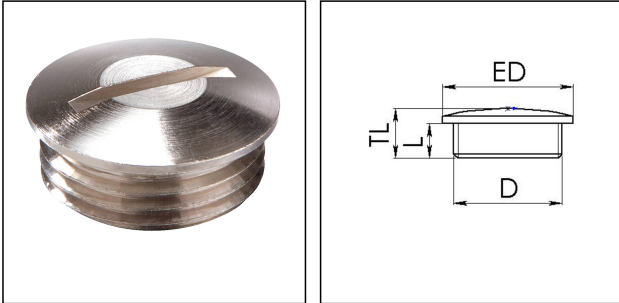

## ESVS 25

Stop end, stainless steel, M25

Products may differ in size, colour and appearance to those shown. If you require further information or customisation, please contact us directly.

<b>Material</b>	Stainless steel 1.4305
<b>Protection class</b>	IP54
<b>Thread type</b>	M
<b>Ø Connection thread D</b>	25
<b>Lead</b>	1,5
<b>Length screw-in thread L</b>	7 mm
<b>External diameter ED</b>	27 mm
<b>Total length TL</b>	11 mm
<b>Advice</b>	with O-ring IP66/IP68
<b>WISKA-Order no.</b>	10065463
<b>Type</b>	ESVS 25
<b>Packing unit</b>	10
<b>EAN number</b>	4007685654630
<b>Tariff number</b>	73269098
<b>ETIM-Classification</b>	EC000032