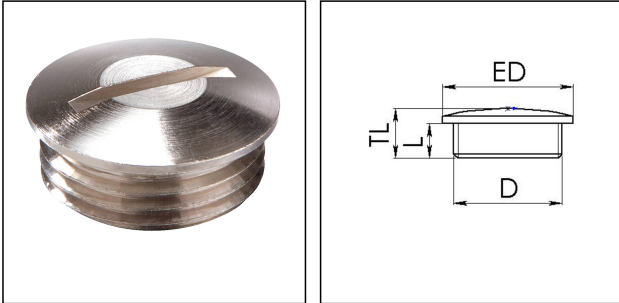

ESVS 50

Stop end, stainless steel, M50

Products may differ in size, colour and appearance to those shown. If you require further information or customisation, please contact us directly.

Material	Stainless steel 1.4305
Protection class	IP54
Thread type	M
Ø Connection thread D	50
Lead	1,5
Length screw-in thread L	9 mm
External diameter ED	54 mm
Total length TL	15 mm
Advice	with O-ring IP66/IP68
WISKA-Order no.	10065466
Type	ESVS 50
Packing unit	2
EAN number	4007685654661
Tariff number	73269098
ETIM-Classification	EC000032