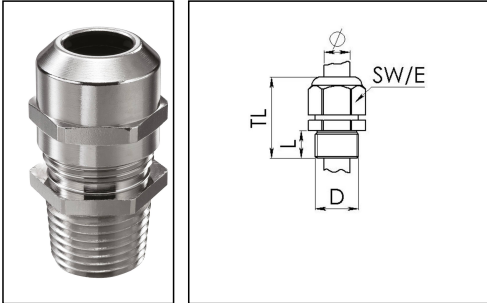

## NMSKV 1

Cable gland, brass nickel-plated, 1"

Products may differ in size, colour and appearance to those shown. If you require further information or customisation, please contact us directly.

<b>Material cable gland</b>	Brass nickel-plated
<b>Material clamping cage</b>	Polyamide
<b>Material sealing gasket</b>	EPDM
<b>Temp. range min</b>	-40 °C
<b>Temp. range max</b>	100 °C
<b>Protection class</b>	IP69, IP68 (5 bar 30 min)
<b>Thread type</b>	NPT
<b>Ø Connection thread D</b>	1"
<b>Length screw-in thread L</b>	20 mm
<b>Ø cable diameter min</b>	13 mm
<b>Ø cable diameter max</b>	21 mm
<b>Key width SW</b>	36 mm
<b>Collar diameter (E)</b>	40 mm
<b>Total length TL</b>	46 mm - 53 mm
<b>Type of cable anchorage</b>	A
<b>Install. torques fitting</b>	20 N m
<b>Install. torques cap nut</b>	20 N m
<b>Impact category</b>	6
<b>Surface</b>	Nickel-plated
<b>Order no. nickel-plated</b>	10065484
<b>Packing unit</b>	25
<b>Type</b>	NMSKV 1
<b>Tariff number</b>	74198090
<b>EAN number</b>	4007685654845
<b>ETIM-Classification</b>	EC000441

Your Contact:

WISKA Hoppmann GmbH  
Kisdorfer Weg 28 · 24568 Kaltenkirchen · Germany  
☎ +49-4191-508-0 · 📠 +49-4191-508-209  
contact@wiska.de · www.wiska.com

**Remarks:**

When using a locknut NMMU, an additional connection thread gasket EADR must be used to achieve protection class IP69 / IP68.